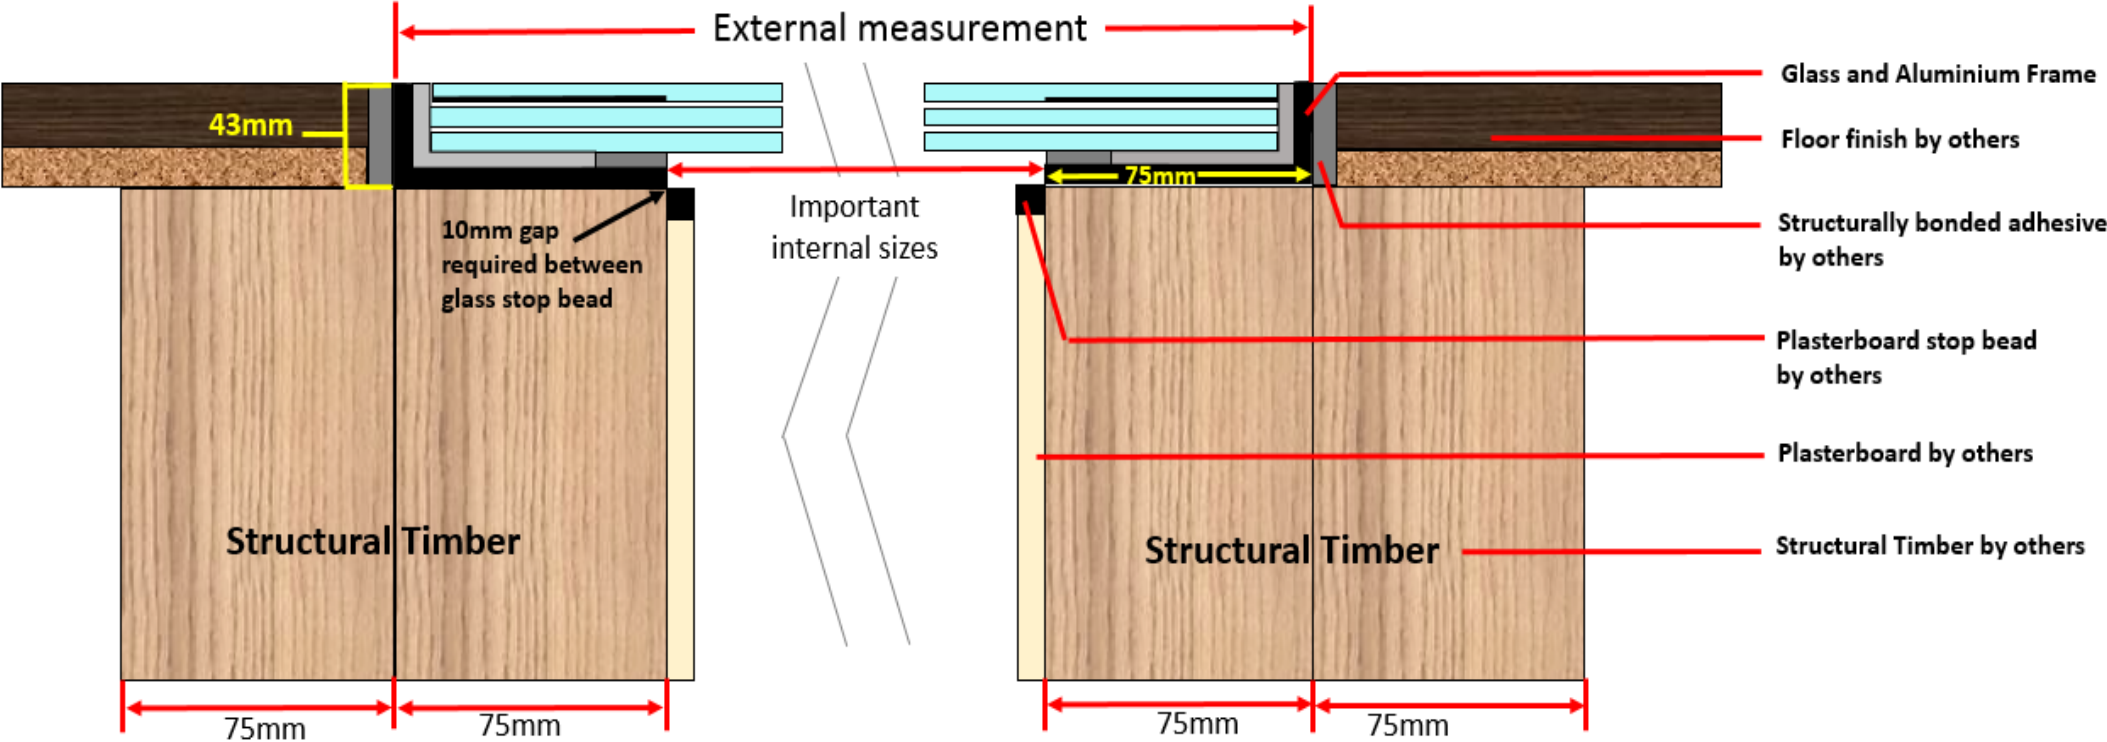

# Typical Installation Guide

## Walk on Roof Light

33mm Toughened heat soak laminated glass with aluminium frame

\* For illustrative purposes only

Please note it is the responsibility of the customer to ensure that all products purchased and used are compliant with Building Regulations.