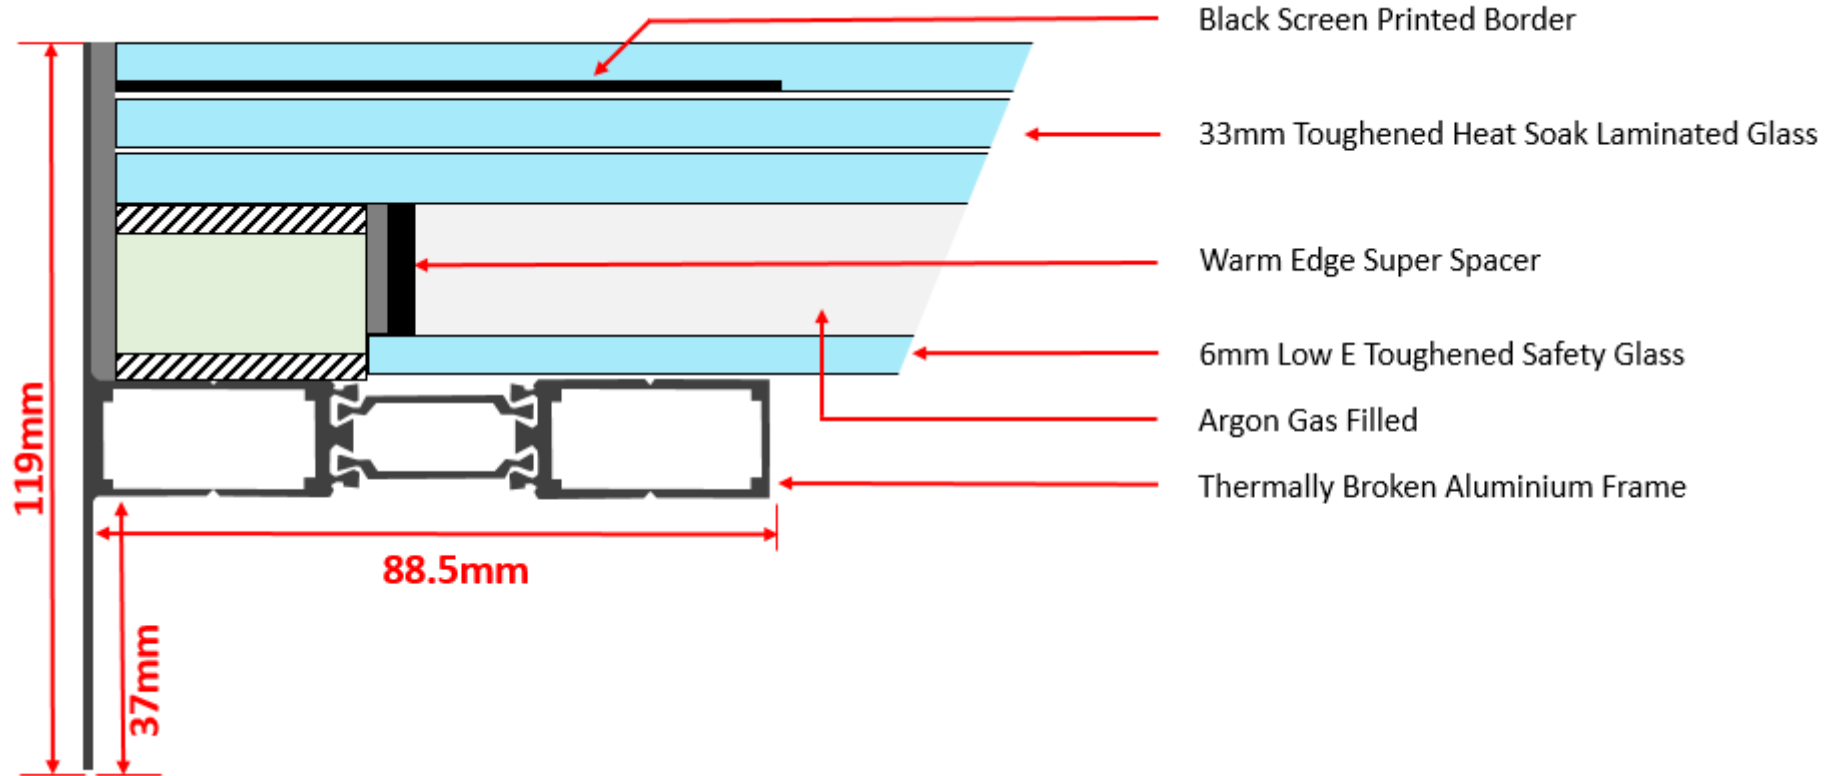

Thermal Walk on Roof Light

33mm Toughened Laminated Glass

Argon Gas Filled Cavity with Warm Edge Spacer

6mm Toughened Low E Glass

* For illustrative purposes only

Please note it is the responsibility of the customer to ensure that all products purchased and used are compliant with Building Regulations