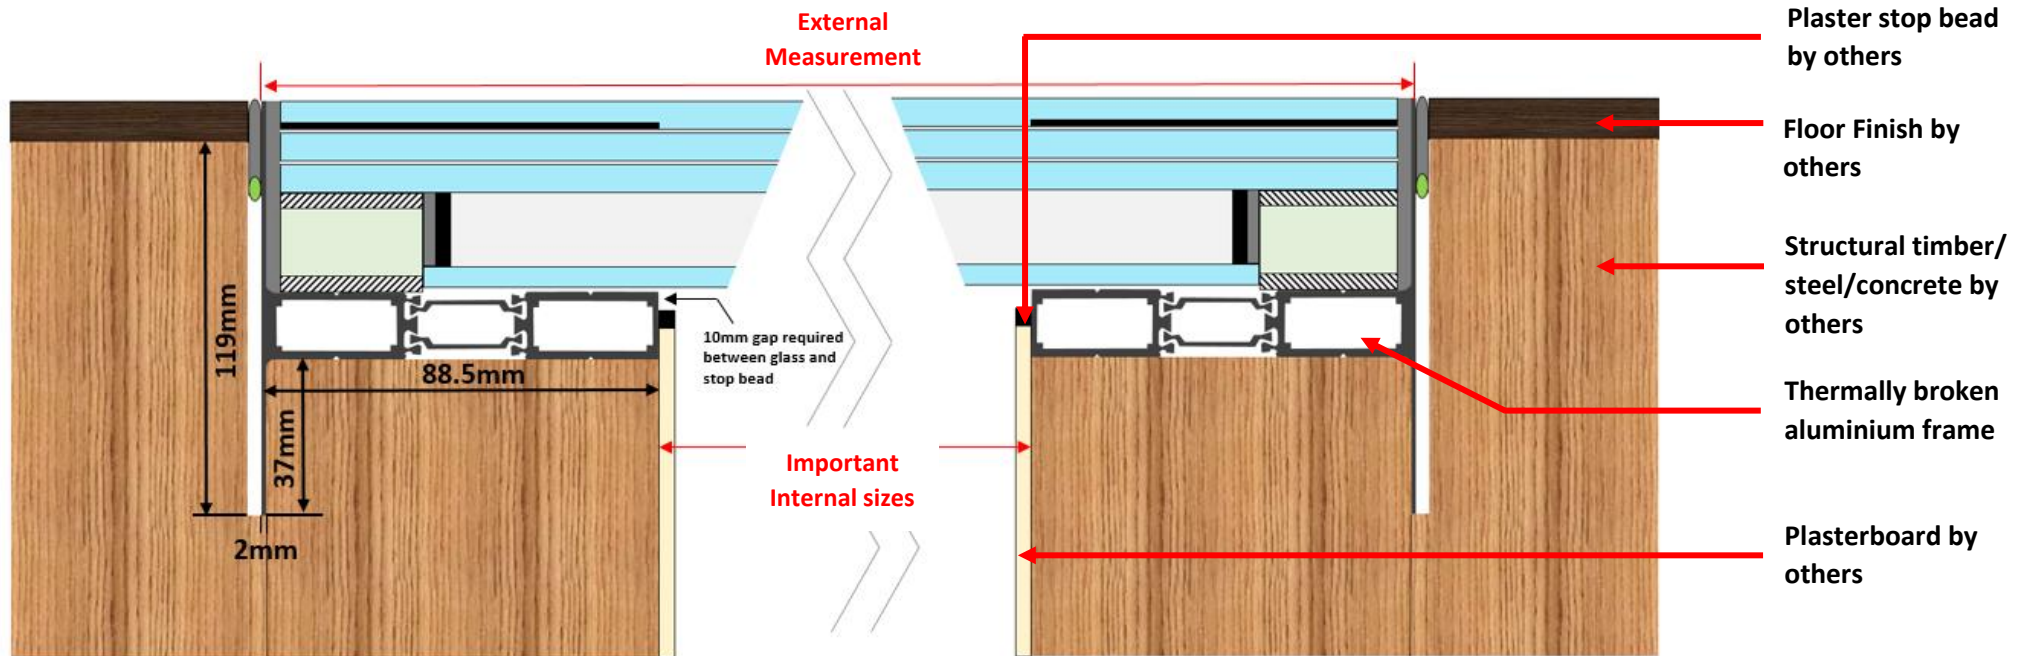

# Typical Installation Guide

## Thermal Walk on Roof Light

33mm Toughened Laminated Glass

Argon Gas Filled Cavity with Warm Edge Spacer

6mm Toughened Low E Glass

\* For illustrative purposes only

Please note it is the responsibility of the customer to ensure that all products purchased and used are compliant with Building Regulations