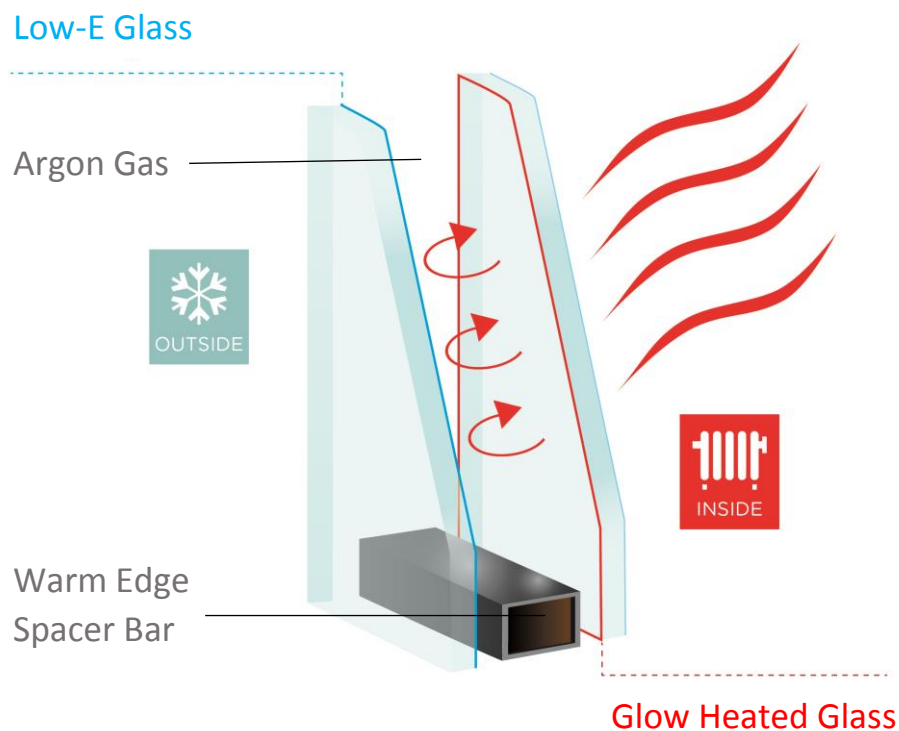

TECHNICAL INFO

Glow Heated Glass features:-

- ✓ Electrically heated glass units
- ✓ Temperature upto 35-40 c
- ✓ Transformer if required
- ✓ 240v/110v AC
- ✓ Thermostatically controlled
- ✓ 1.1 U-value
- ✓ Flexible warm edge spacer
- ✓ Toughened Safety Glass
- ✓ Argon Gas