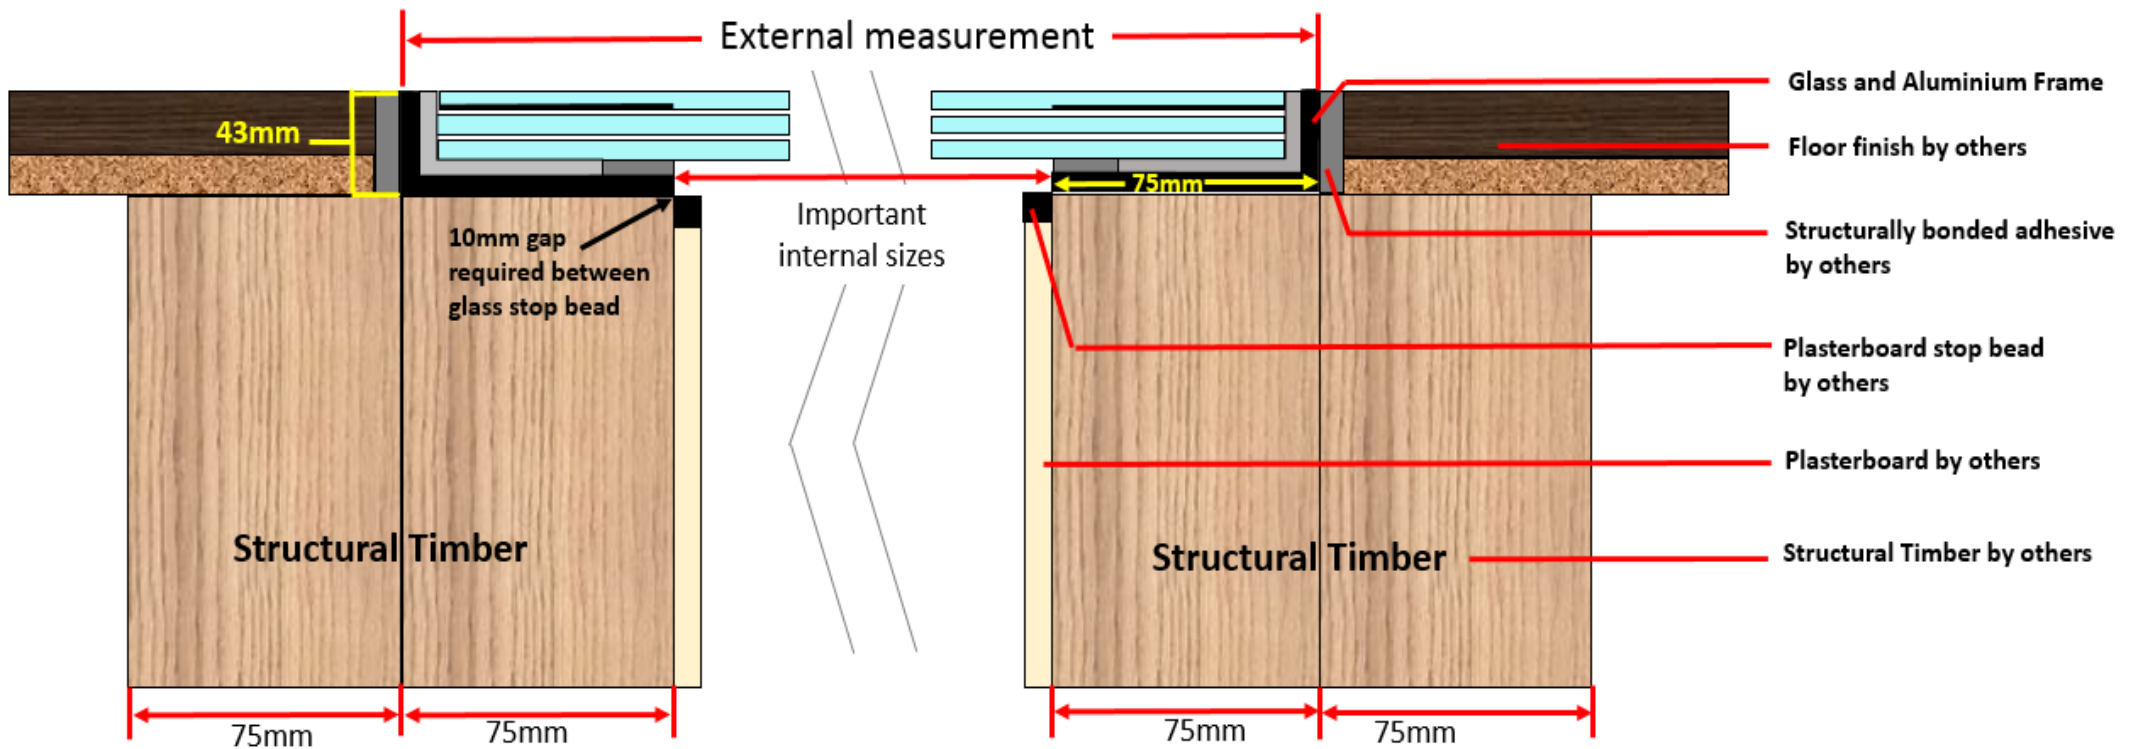

Typical Installation Guide

Walk on Glass

33mm Toughened heat soak laminated glass with aluminium frame

* For illustrative purposes only

Please note it is the responsibility of the customer to ensure that all products purchased and used are compliant with Building Regulations.