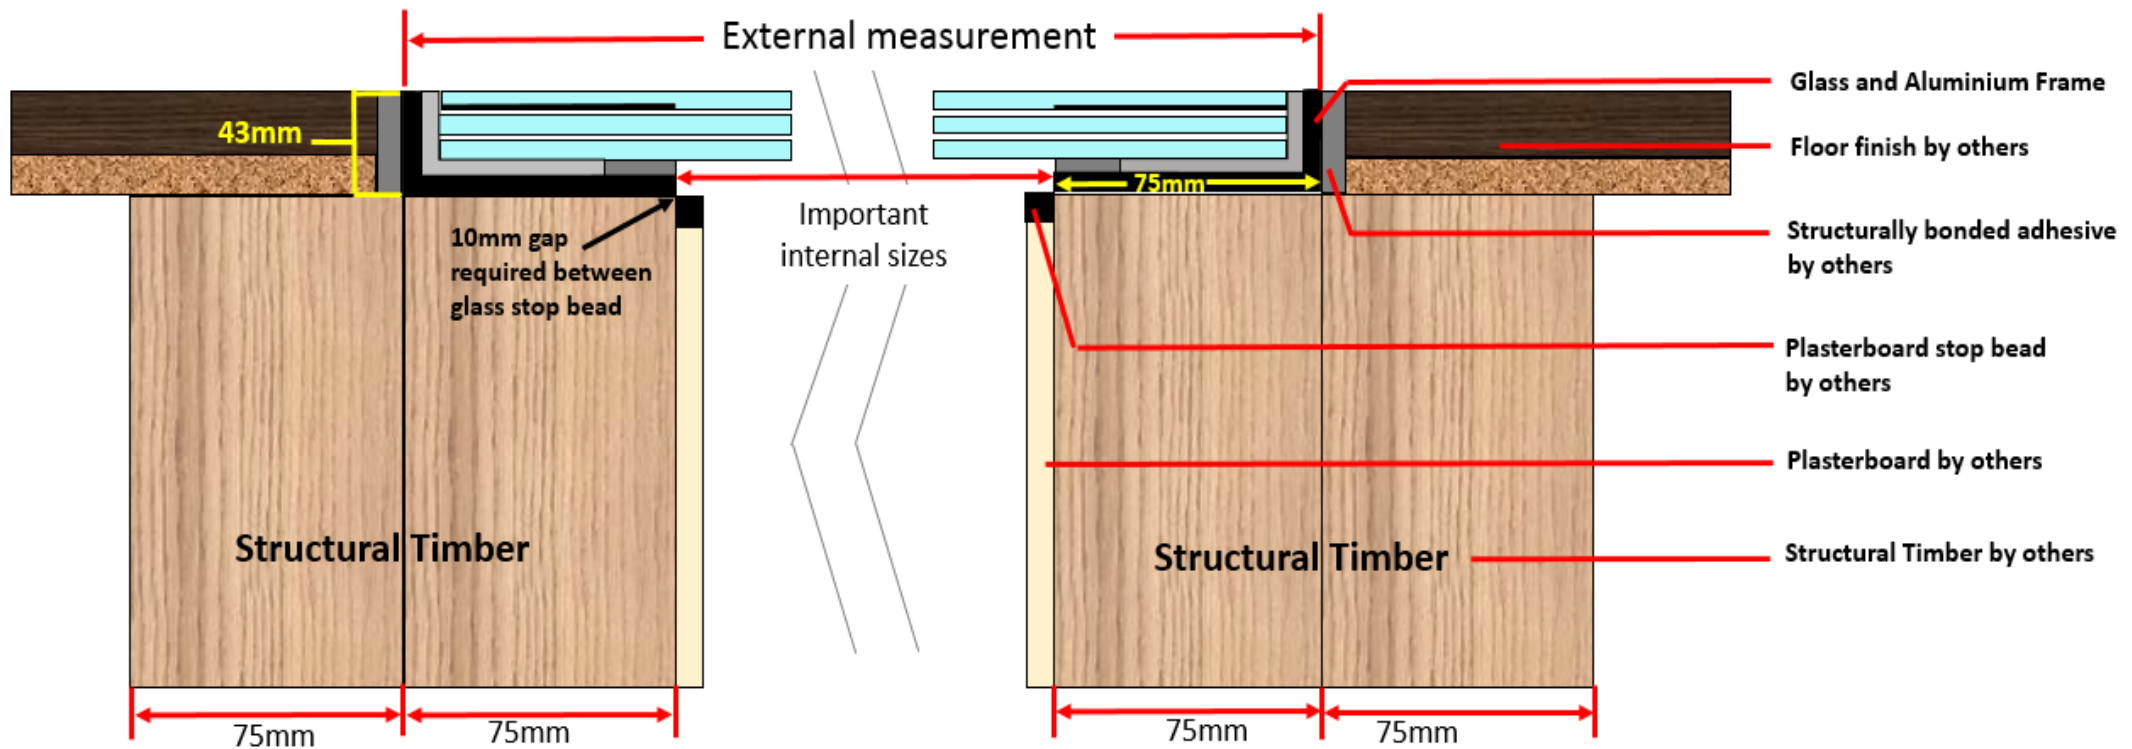

Typical Installation Guide

Walk on Roof Glass

33mm Toughened heat soak laminated glass with aluminium frame

* For illustrative purposes only

Please note it is the responsibility of the customer to ensure that all products purchased and used are compliant with Building Regulations.