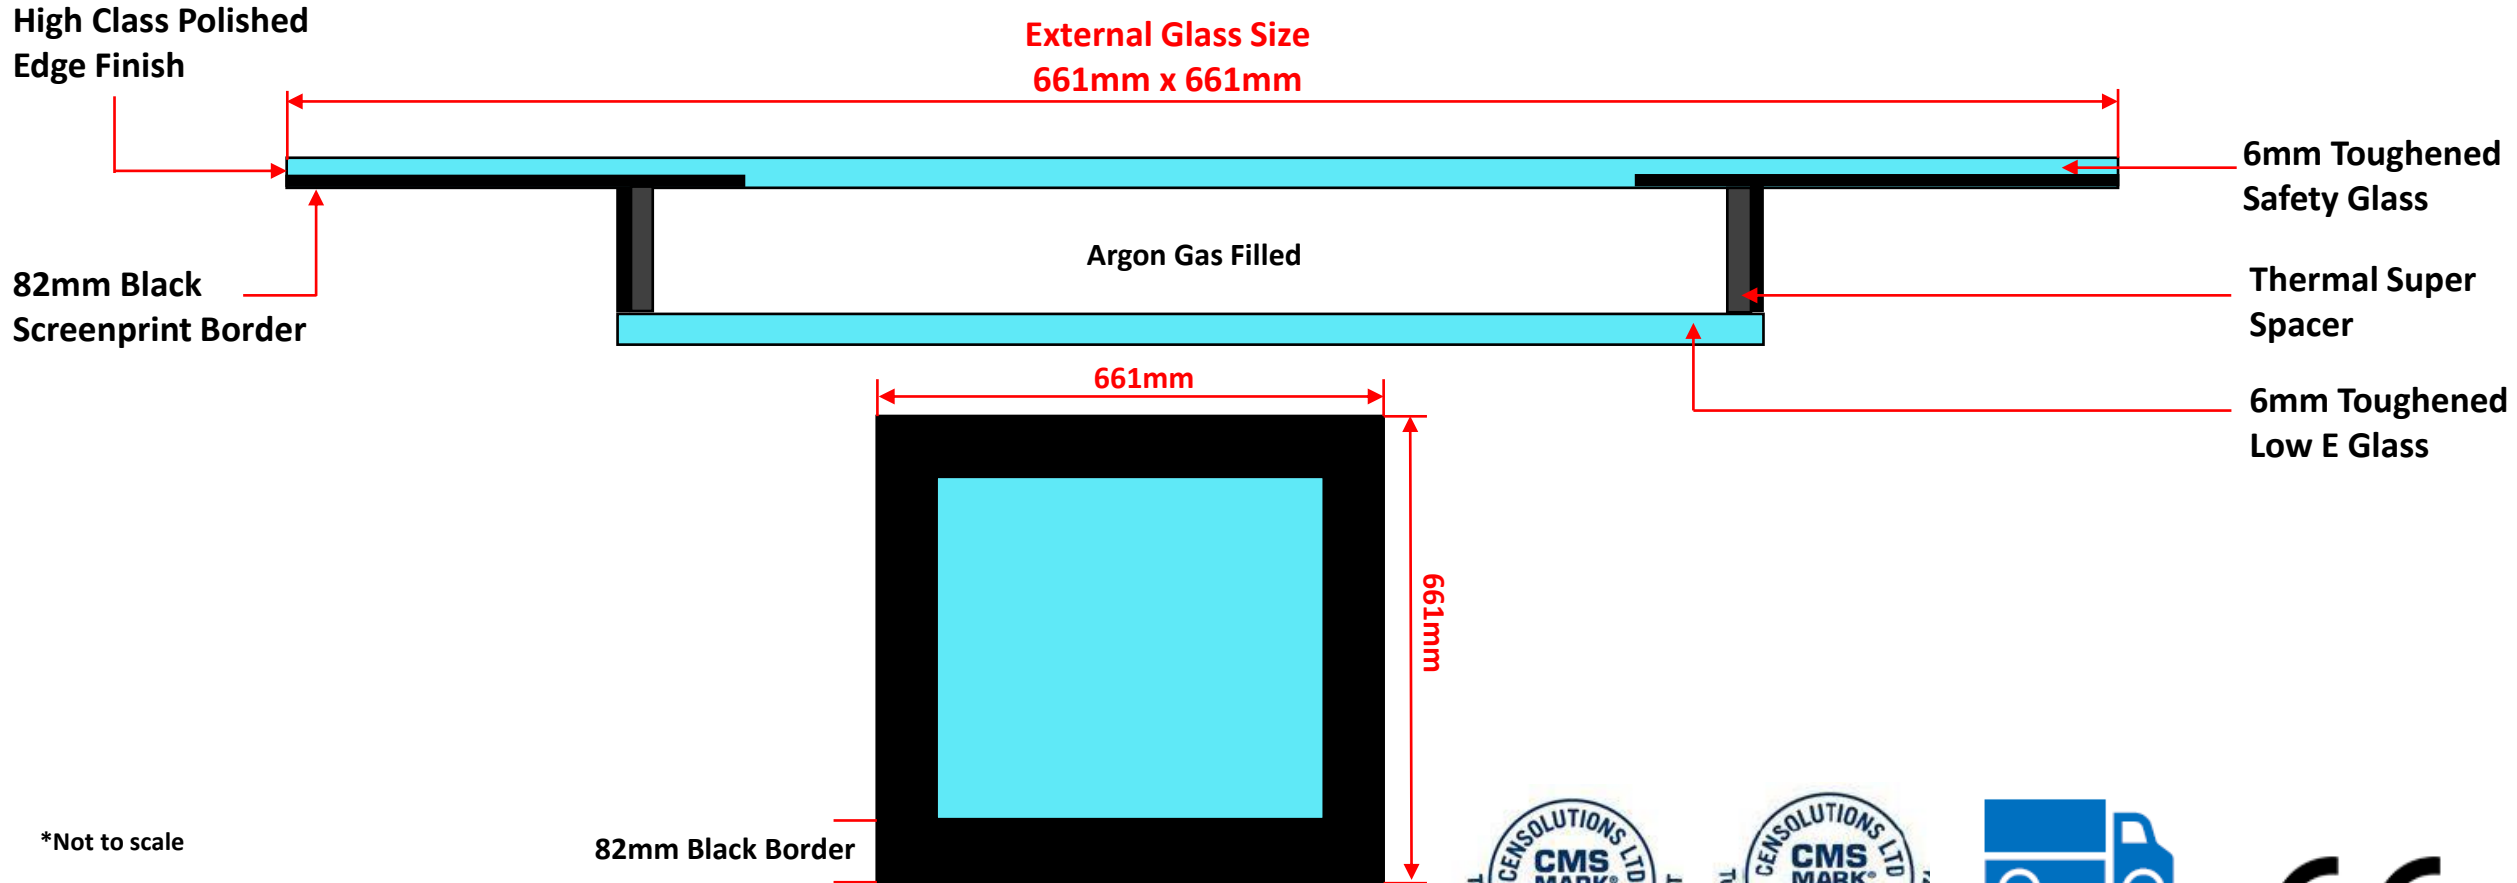

Flat Fixed Rooflight 500mm x 500mm (Internal Opening Size)

U-Value 1.2 w/m2k

All Glass Rooflight

High Class Polished Edge Finish

External Glass Size
661mm x 661mm

6mm Toughened Safety Glass

82mm Black Screenprint Border

Argon Gas Filled

Bed of sealant by others

Weathered Finish by others

Internal Opening Size
500mm x 500mm

Thermal Super Spacer

6mm Toughened Low E Glass

Thermal Upstand by others

*Not to scale

Please note it is the responsibility of the customer to ensure that all products purchased and used are compliant with Building Regulations.

Free Delivery

Flat Fixed Rooflight 500mm x 500mm (Internal Opening Size)
U-Value 1.2 w/m2k