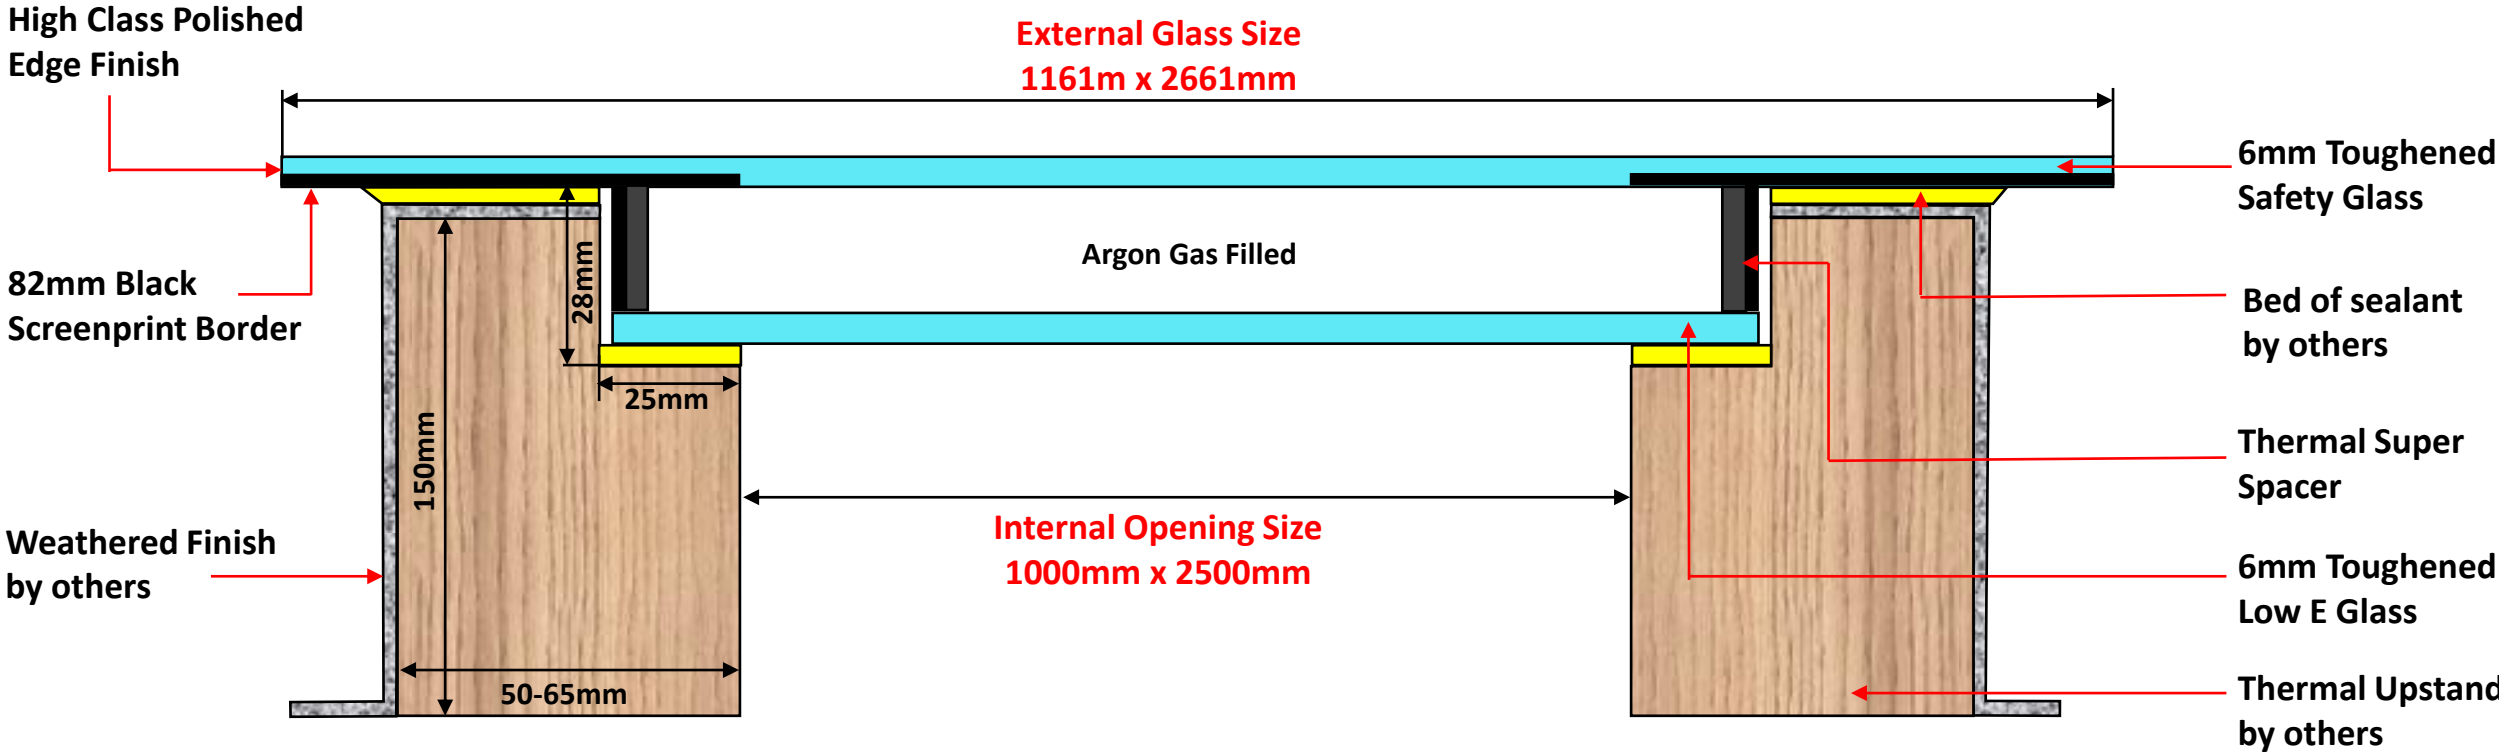

Flat Fixed Rooflight 1000mm x 2500mm (Internal Opening Size)

U-Value 1.2 w/m²k

All Glass Rooflight

*Not to scale

Please note it is the responsibility of the customer to ensure that all products purchased and used are compliant with Building Regulations.

Free Delivery

Flat Fixed Rooflight 1000mm x 2500mm (Internal Opening Size)

U-Value 1.2 w/m2k

High Class Polished Edge Finish

External Glass Size
1161mm x 2661mm

82mm Black Screenprint Border

6mm Toughened Safety Glass

Argon Gas Filled

Thermal Super Spacer

2661mm

6mm Toughened Low E Glass

1161mm

*Not to scale

82mm Black Border

Please note it is the responsibility of the customer to ensure that all products purchased and used are compliant with Building Regulations.