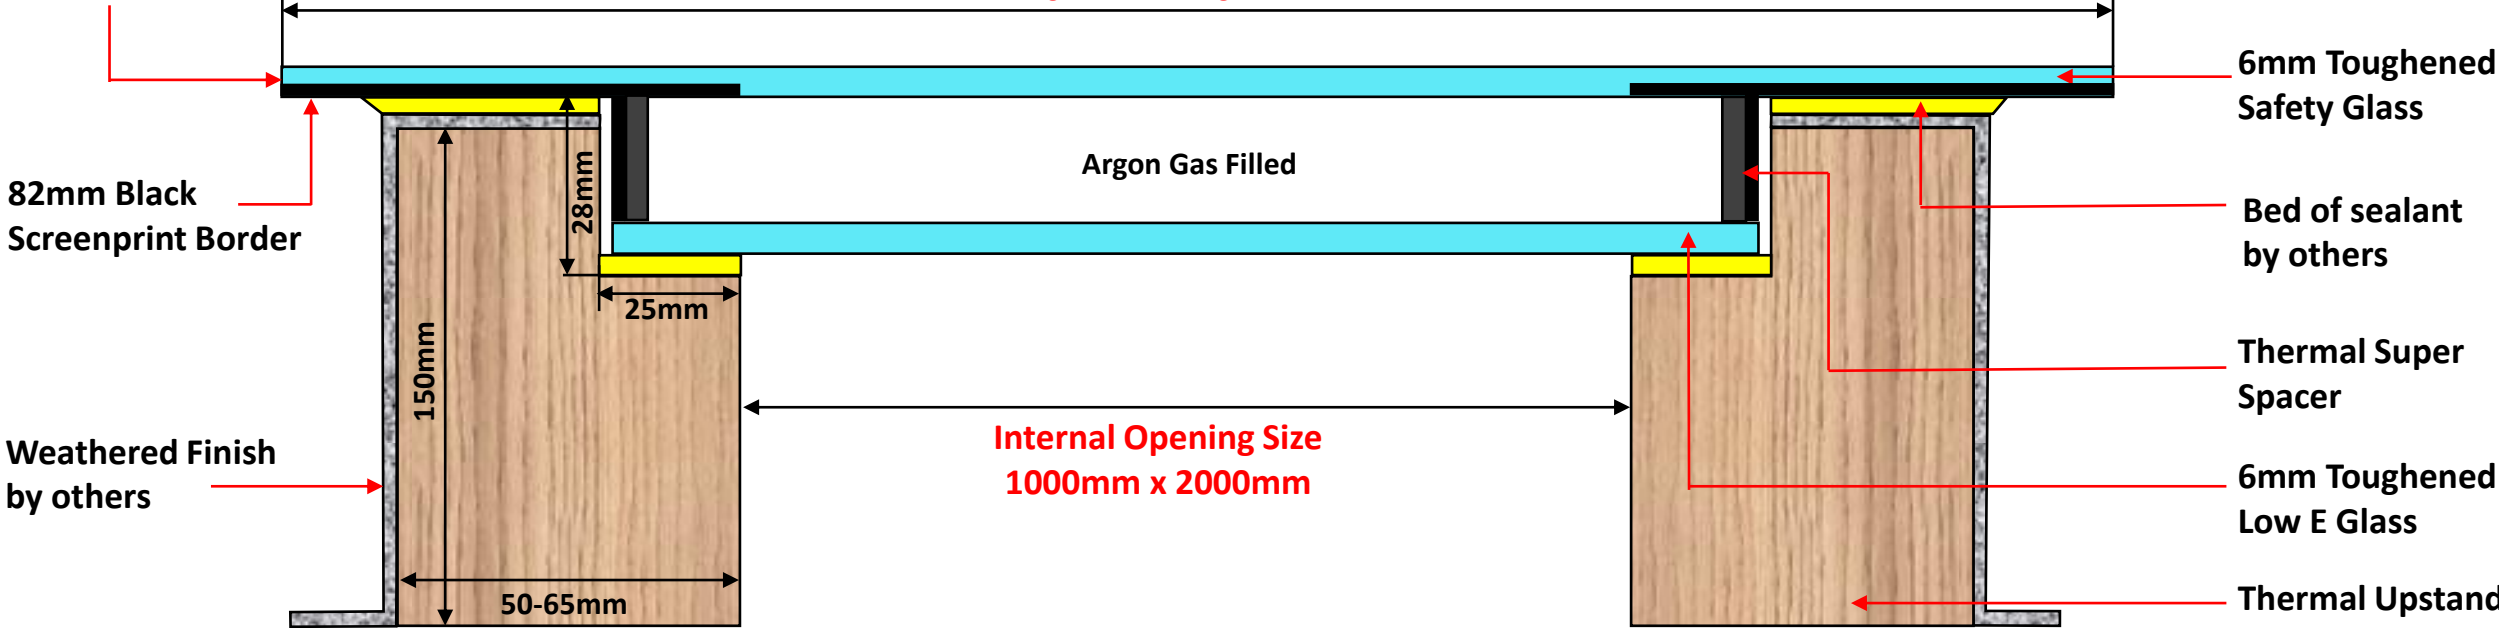

Flat Fixed Rooflight 1000mm x 2000mm (Internal Opening Size)

U-Value 1.2 w/m2k

All Glass Rooflight

High Class Polished Edge Finish

External Glass Size
1161mm x 2161mm

82mm Black Screenprint Border

Argon Gas Filled

6mm Toughened Safety Glass

Weathered Finish by others

Bed of sealant by others

Thermal Super Spacer

6mm Toughened Low E Glass

Thermal Upstand by others

*Not to scale

Please note it is the responsibility of the customer to ensure that all products purchased and used are compliant with Building Regulations.

Free Delivery

Flat Fixed Rooflight 1000mm x 2000mm (Internal Opening Size)

U-Value 1.2 w/m2k

All Glass Rooflight

High Class Polished Edge Finish

External Glass Size
1161mm x 2161mm

6mm Toughened Safety Glass

82mm Black Screenprint Border

Argon Gas Filled

Thermal Super Spacer

2161mm

6mm Toughened Low E Glass

1161mm

82mm Black Border

*Not to scale