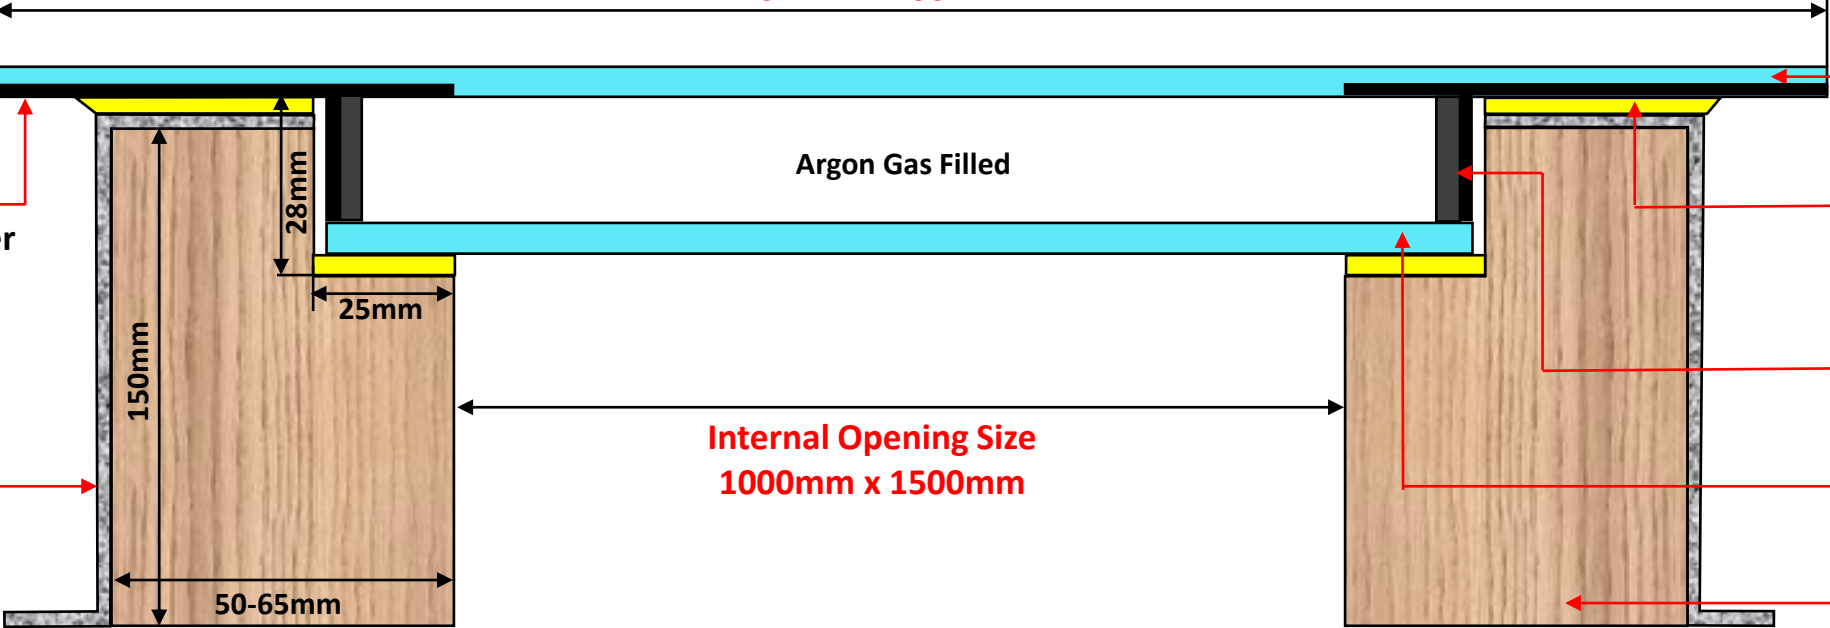

Flat Fixed Rooflight 1000mm x 1500mm (Internal Opening Size)

U-Value 1.2 w/m²k

All Glass Rooflight

High Class Polished Edge Finish

External Glass Size
1161mm x 1661mm

82mm Black Screenprint Border

Argon Gas Filled

6mm Toughened Safety Glass

Weathered Finish by others

Internal Opening Size
1000mm x 1500mm

Bed of sealant by others

Thermal Super Spacer

6mm Toughened Low E Glass

Thermal Upstand by others

*Not to scale

Please note it is the responsibility of the customer to ensure that all products purchased and used are compliant with Building Regulations.

Free Delivery

Flat Fixed Rooflight 1000mm x 1500mm (Internal Opening Size)

U-Value 1.2 w/m2k

High Class Polished Edge Finish

External Glass Size
1161mm x 1661mm

82mm Black Screenprint Border

Argon Gas Filled

6mm Toughened Safety Glass

Thermal Super Spacer

6mm Toughened Low E Glass