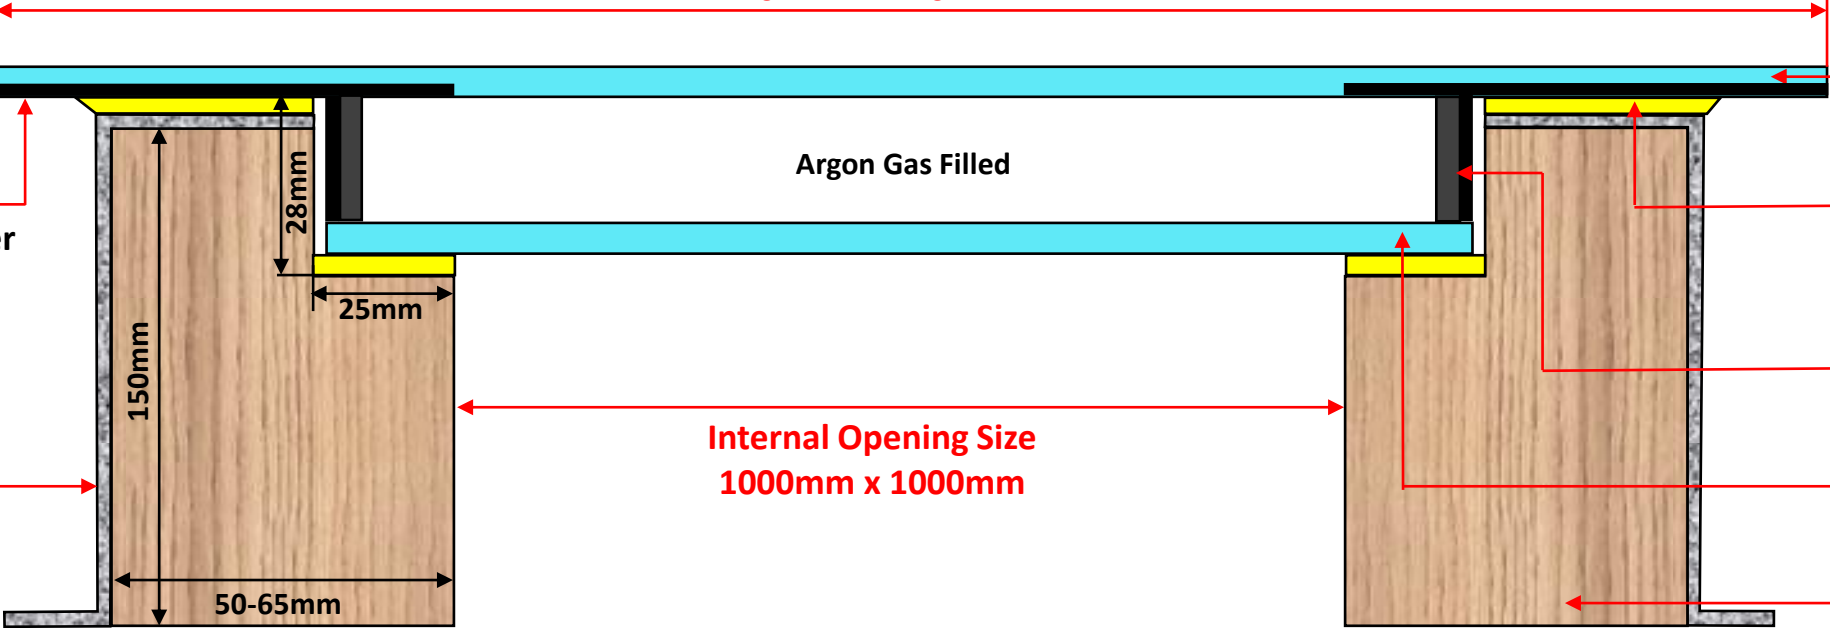

Flat Fixed Rooflight 1000mm x 1000mm (Internal Opening Size)

U-Value 1.2 w/m2k

All Glass Rooflight

High Class Polished Edge Finish

External Glass Size
1161mm x 1161mm

82mm Black Screenprint Border

Argon Gas Filled

6mm Toughened Safety Glass

Weathered Finish by others

Internal Opening Size
1000mm x 1000mm

Bed of sealant by others

Thermal Super Spacer

6mm Toughened Low E Glass

Thermal Upstand by others

*Not to scale

Please note it is the responsibility of the customer to ensure that all products purchased and used are compliant with Building Regulations.

Free Delivery

Flat Fixed Rooflight 1000mm x 1000mm (Internal Opening Size)

U-Value 1.2 w/m2k

High Class Polished
Edge Finish

External Glass Size
1161mm x 1161mm

82mm Black
Screenprint Border

6mm Toughened
Safety Glass

Argon Gas Filled

Thermal Super
Spacer

1161mm