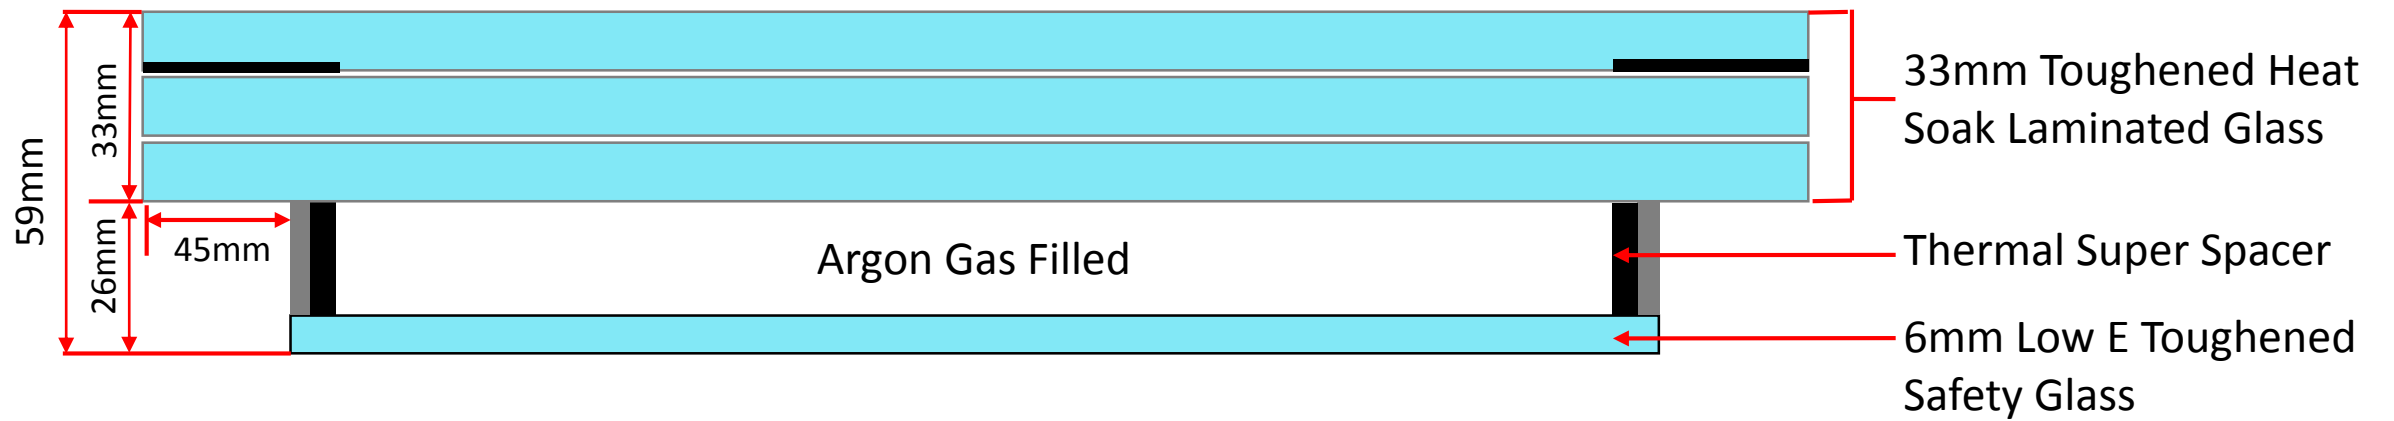

## Frameless Thermal Walk on Glass Rooflight

\*Not to Scale\*

# Frameless Thermal Walk on Glass