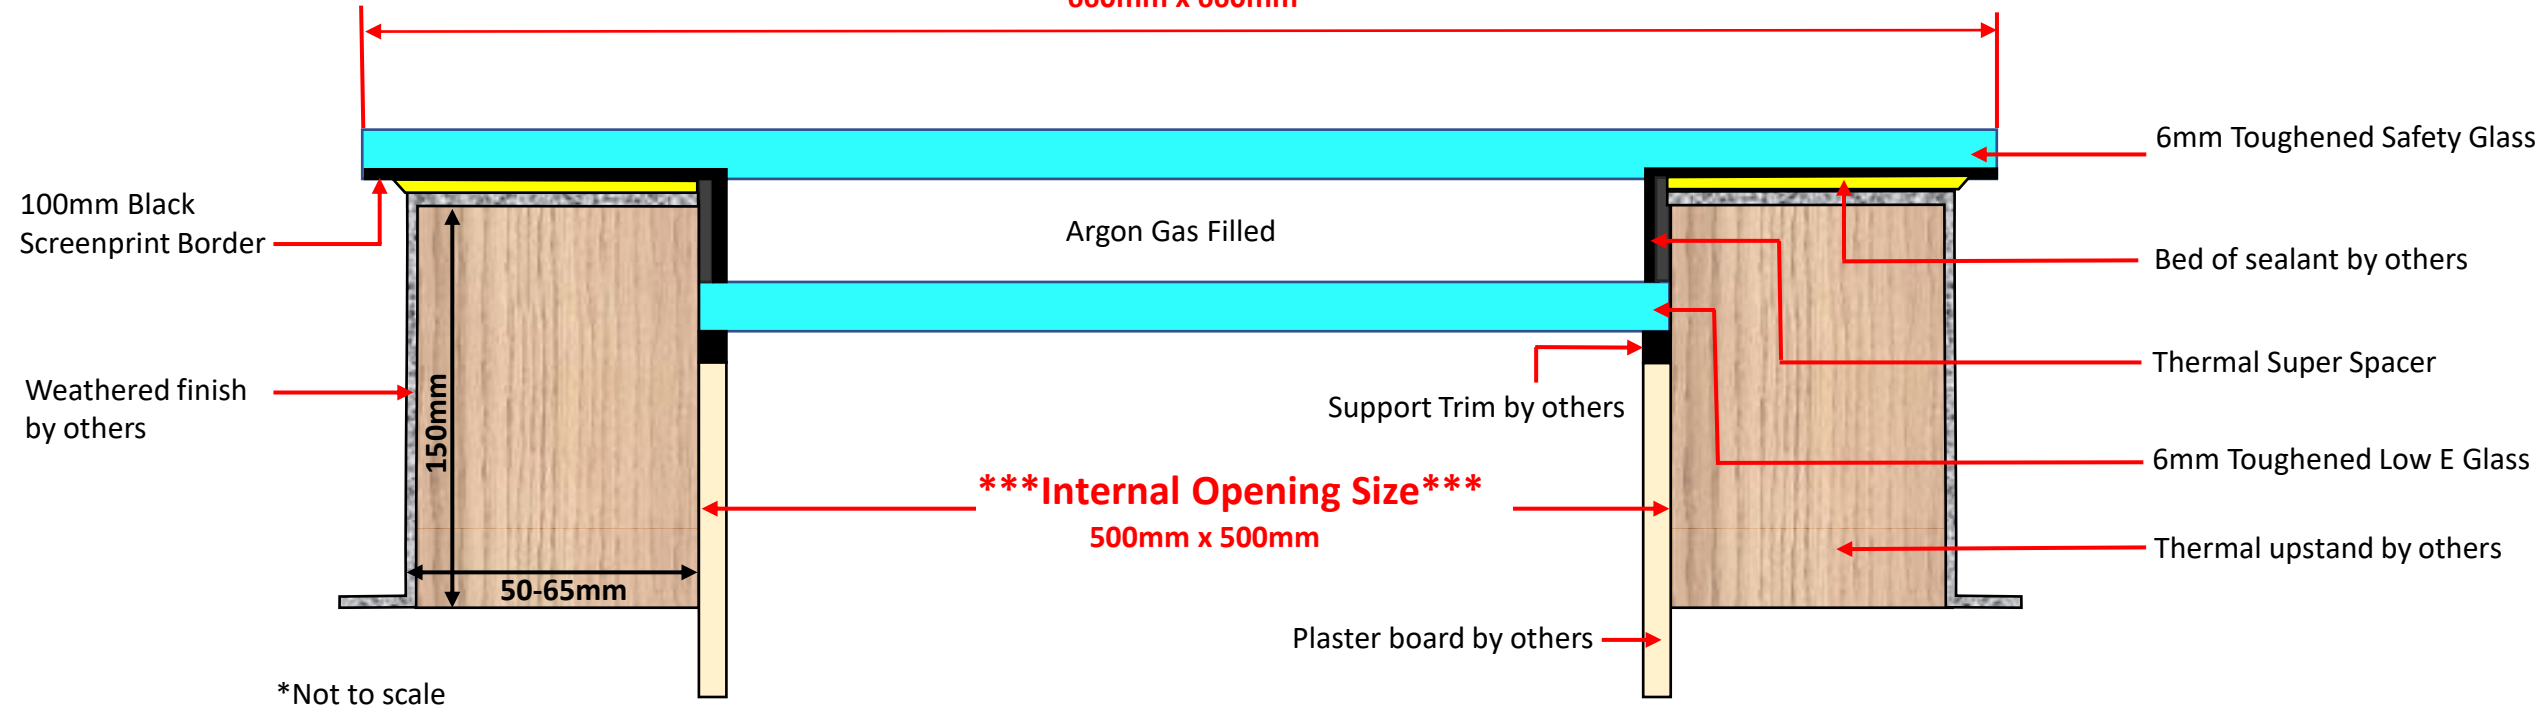

# Flat Fixed Rooflight 500mm x 500mm

U-Value 1.2 w/m<sup>2</sup>k

\*Not to scale

Free Delivery

Please note it is the responsibility of the customer to ensure that all products purchased and used are compliant with Building Regulations.

# Flat Fixed Rooflight 500mm x 500mm

## U-Value 1.2 w/m<sup>2</sup>k

Minimum pitch 5°

External Glass Size  
660mm x 660mm

Please note it is the responsibility of the customer to ensure that all products purchased and used are compliant with Building Regulations.