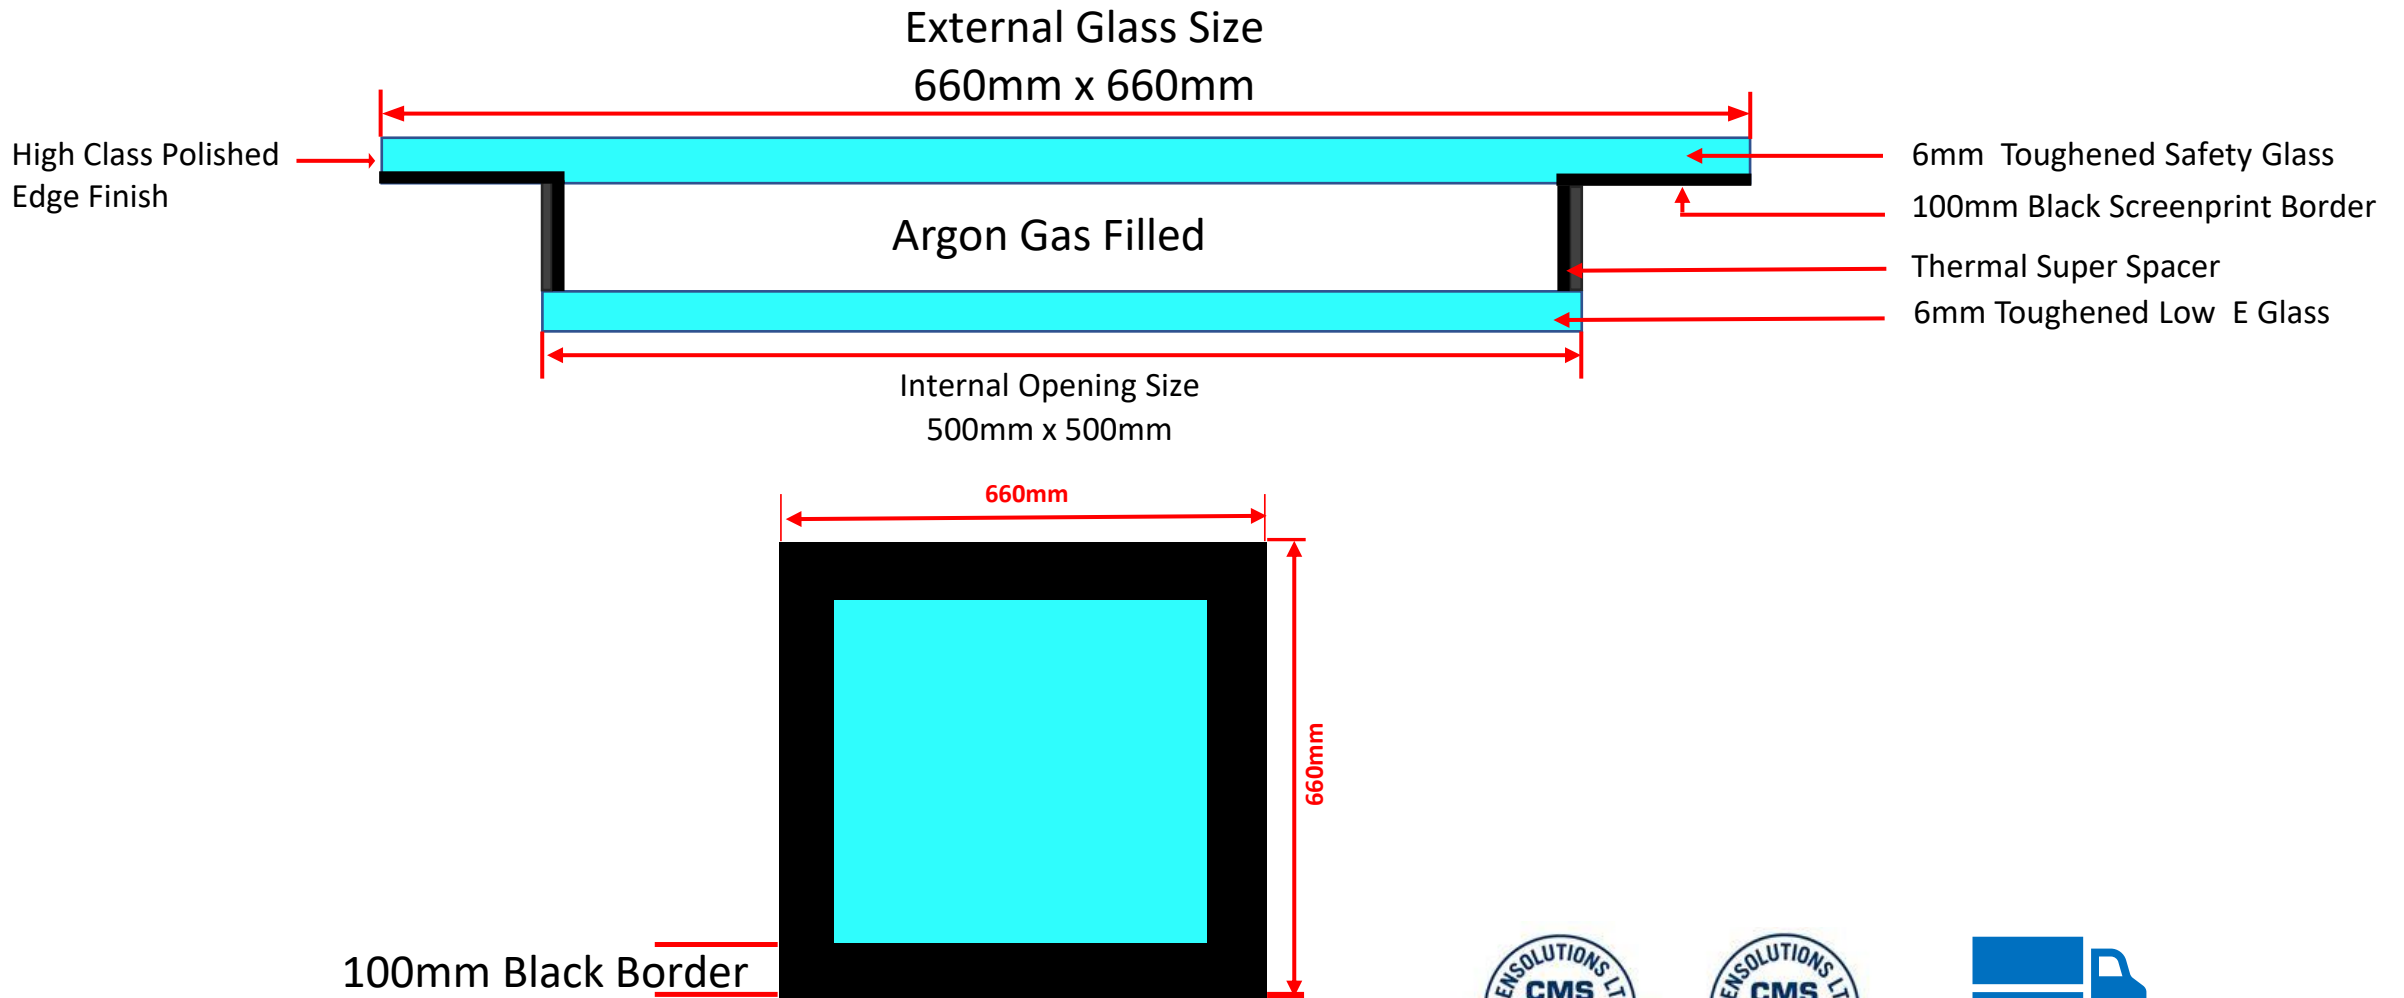

# Flat Fixed Rooflight 500mm x 500mm

U-Value 1.2 w/m<sup>2</sup>k

\*Not to scale

Free Delivery

Please note it is the responsibility of the customer to ensure that all products purchased and used are compliant with Building Regulations.

# Flat Fixed Rooflight 500mm x 500mm

## U-Value 1.2 w/m<sup>2</sup>k

Minimum pitch 5°

External Glass Size  
660mm x 660mm

Please note it is the responsibility of the customer to ensure that all products purchased and used are compliant with Building Regulations.