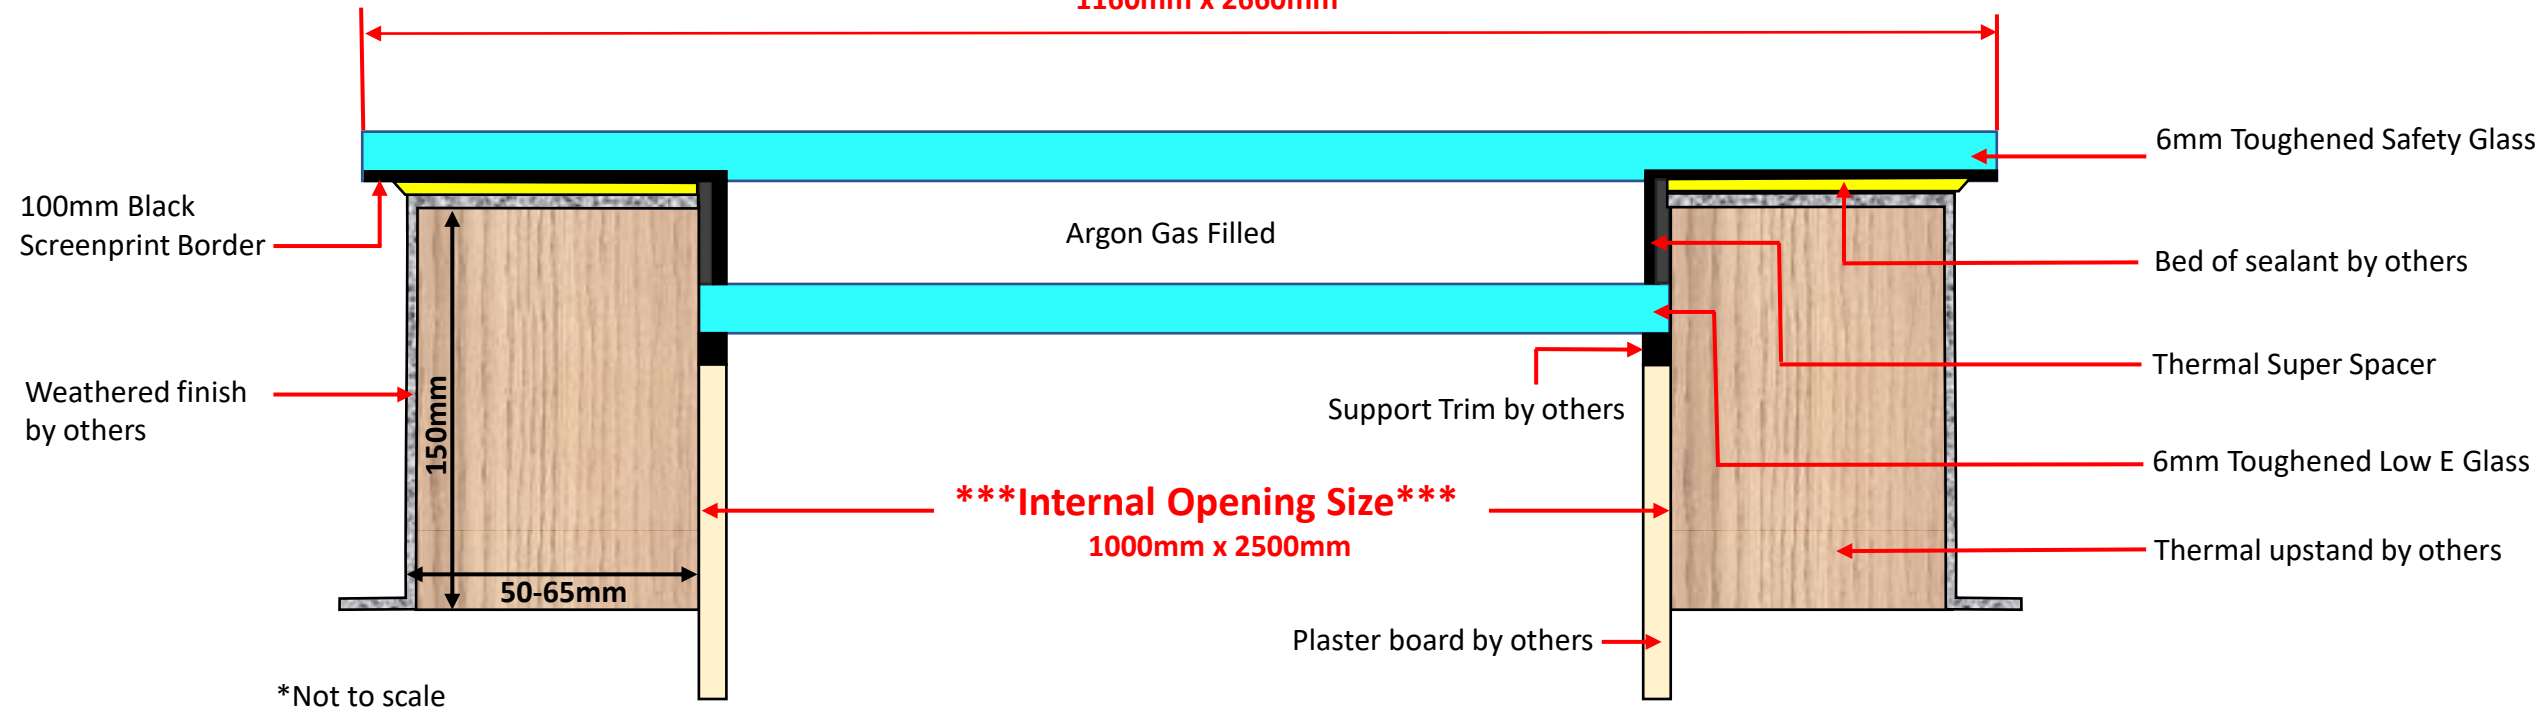

Flat Fixed Rooflight 1000mm x 2500mm

U-Value 1.2 w/m2k

Minimum pitch 5°

External Glass Size

1160mm x 2660mm

Please note it is the responsibility of the customer to ensure that all products purchased and used are compliant with Building Regulations.