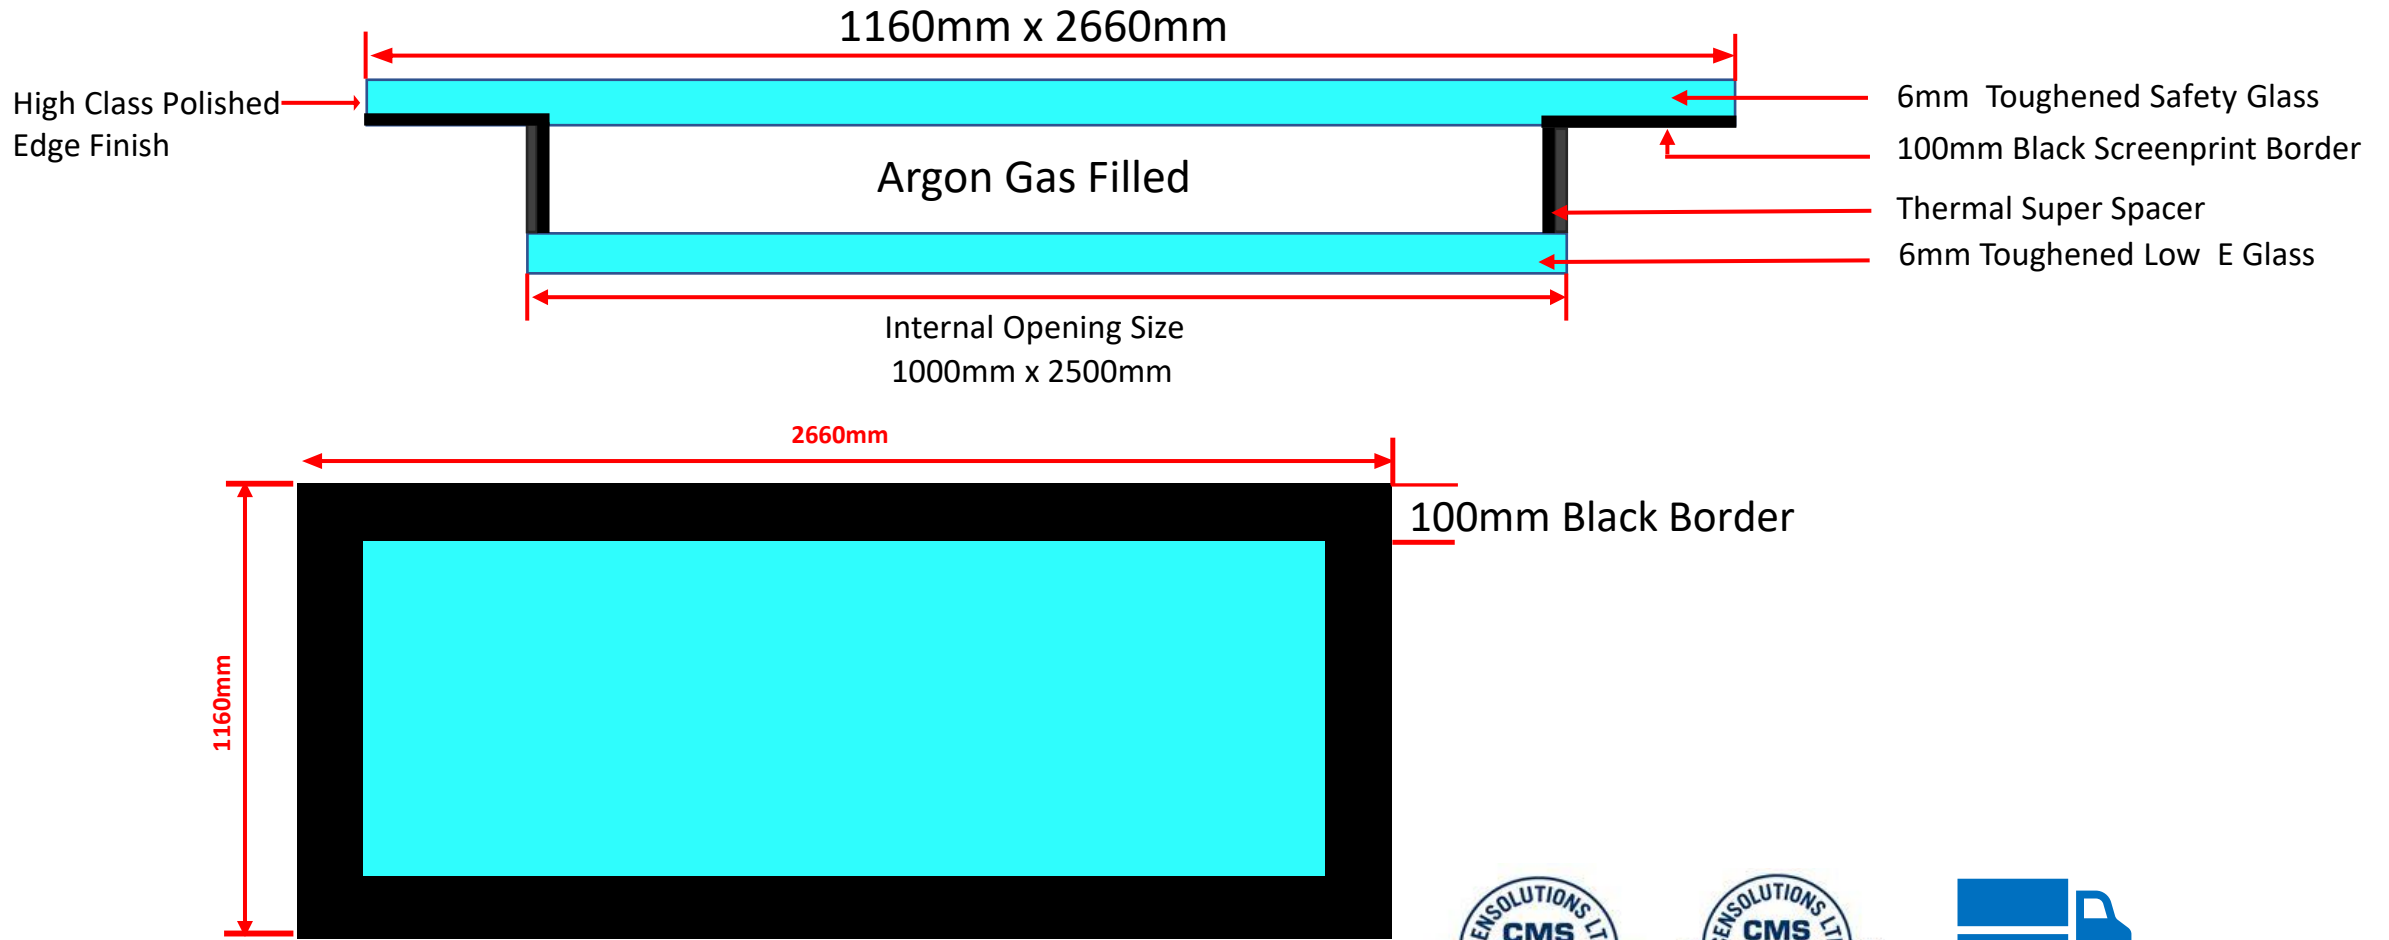

Flat Fixed Rooflight 1000mm x 2500mm

U-Value 1.2 w/m²k

*Not to scale

Free Delivery

Please note it is the responsibility of the customer to ensure that all products purchased and used are compliant with Building Regulations.

Flat Fixed Rooflight 1000mm x 2500mm

U-Value 1.2 w/m2k

Minimum pitch 5°

External Glass Size

1160mm x 2660mm

Please note it is the responsibility of the customer to ensure that all products purchased and used are compliant with Building Regulations.

Free Delivery