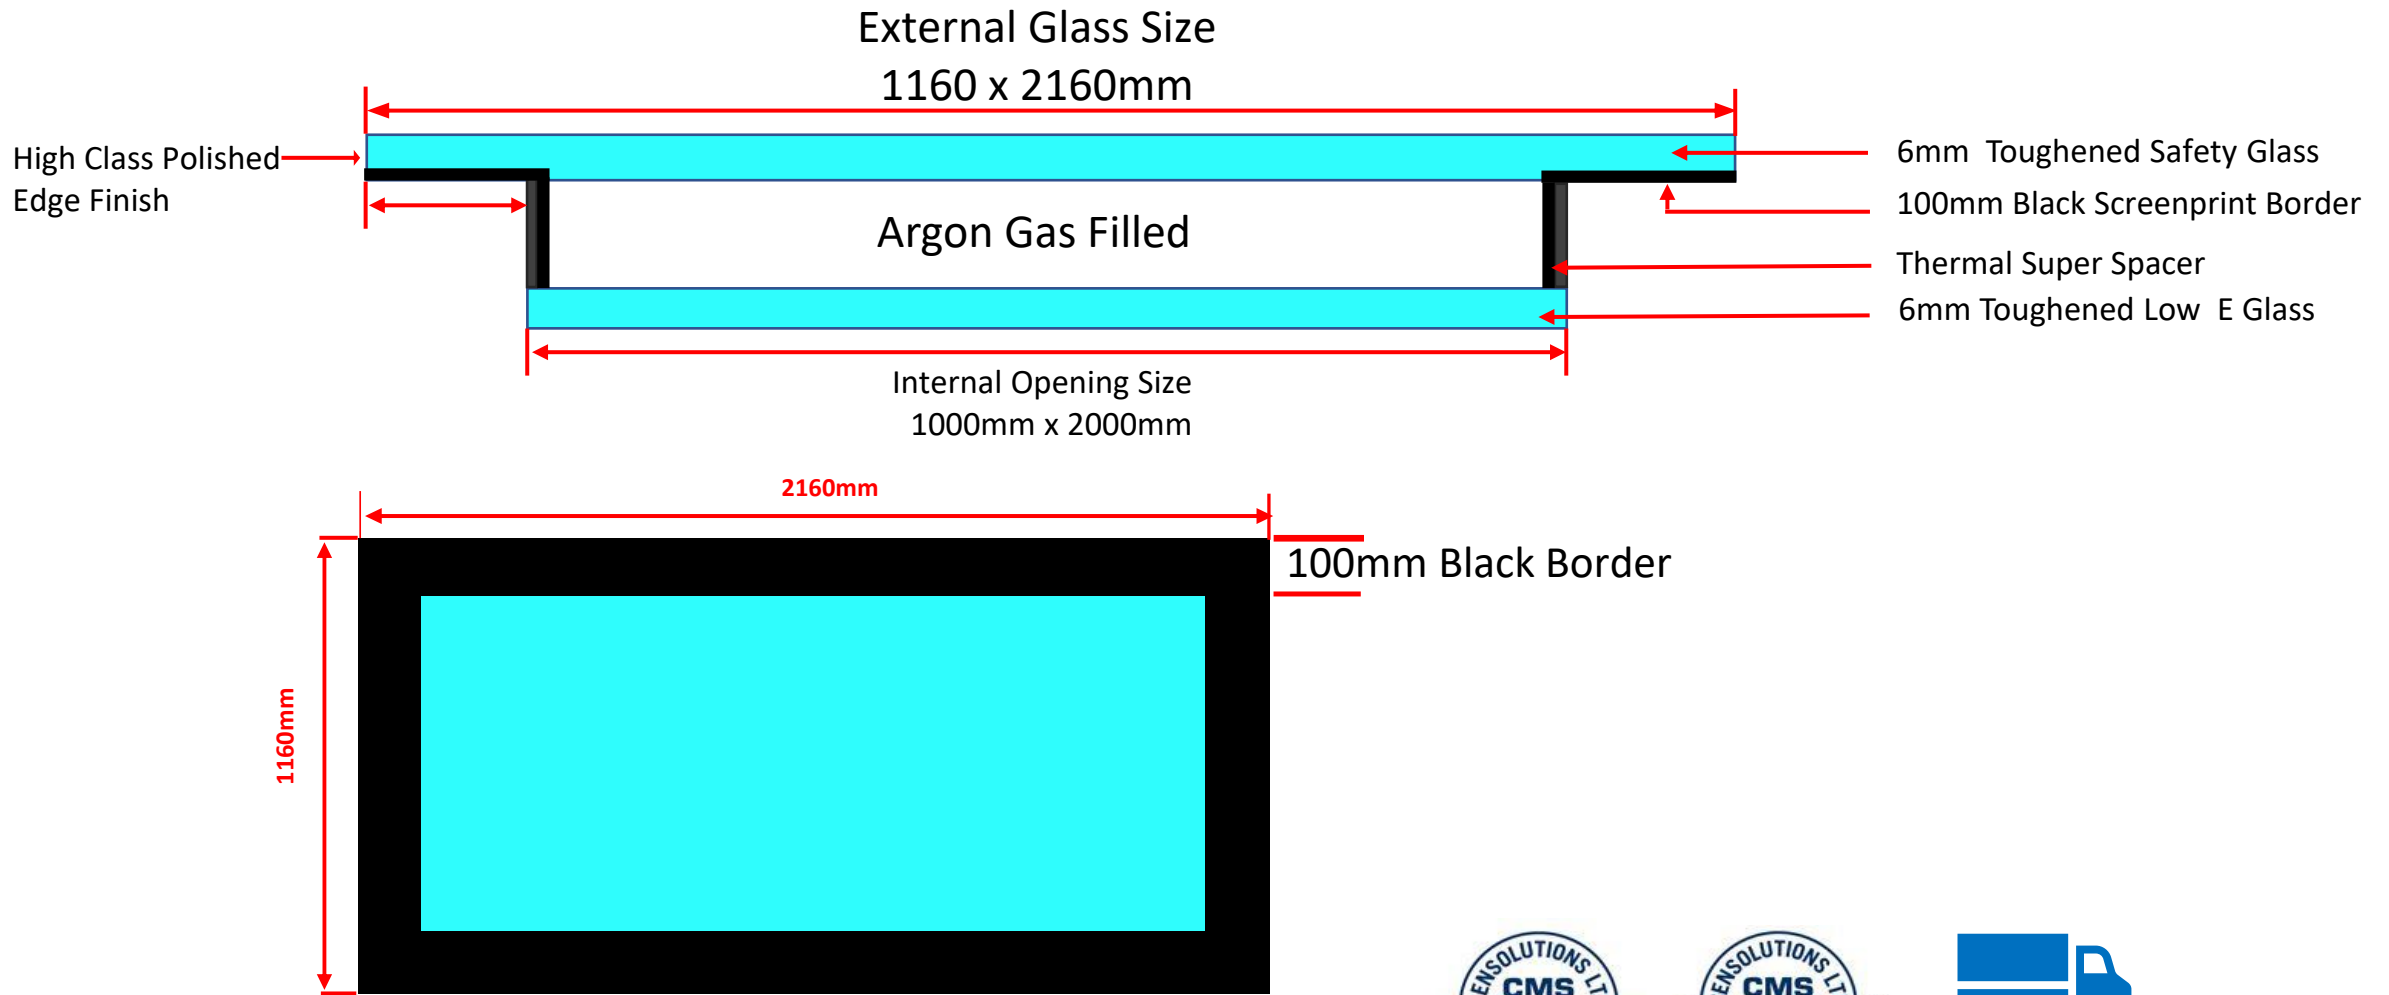

Flat Fixed Rooflight 1000mm x 2000mm

U-Value 1.2 w/m²k

*Not to scale

Free Delivery

Please note it is the responsibility of the customer to ensure that all products purchased and used are compliant with Building Regulations.

Flat Fixed Rooflight 1000mm x 2000mm

U-Value 1.2 w/m2k

Minimum pitch 5°

External Glass Size

1160mm x 2160mm

Please note it is the responsibility of the customer to ensure that all products purchased and used are compliant with Building Regulations.