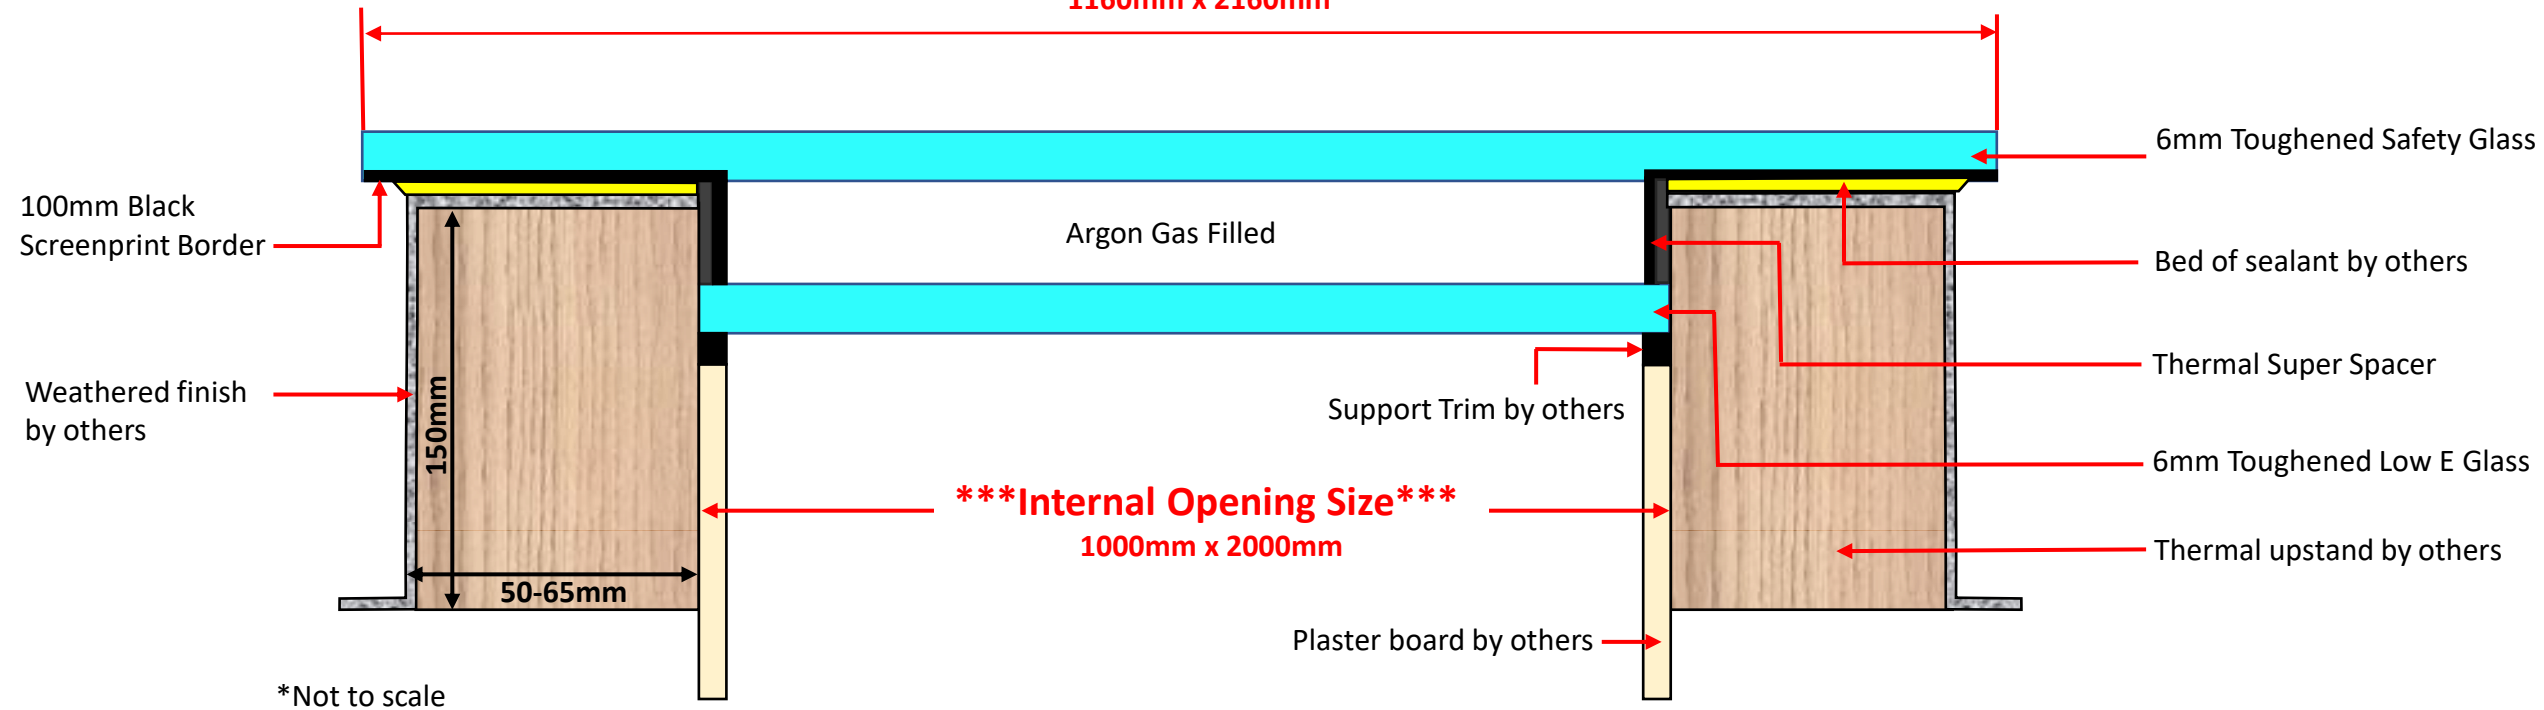

Flat Fixed Rooflight 1000mm x 2000mm

U-Value 1.2 w/m2k

Minimum pitch 5°

External Glass Size

1160mm x 2160mm

Please note it is the responsibility of the customer to ensure that all products purchased and used are compliant with Building Regulations.