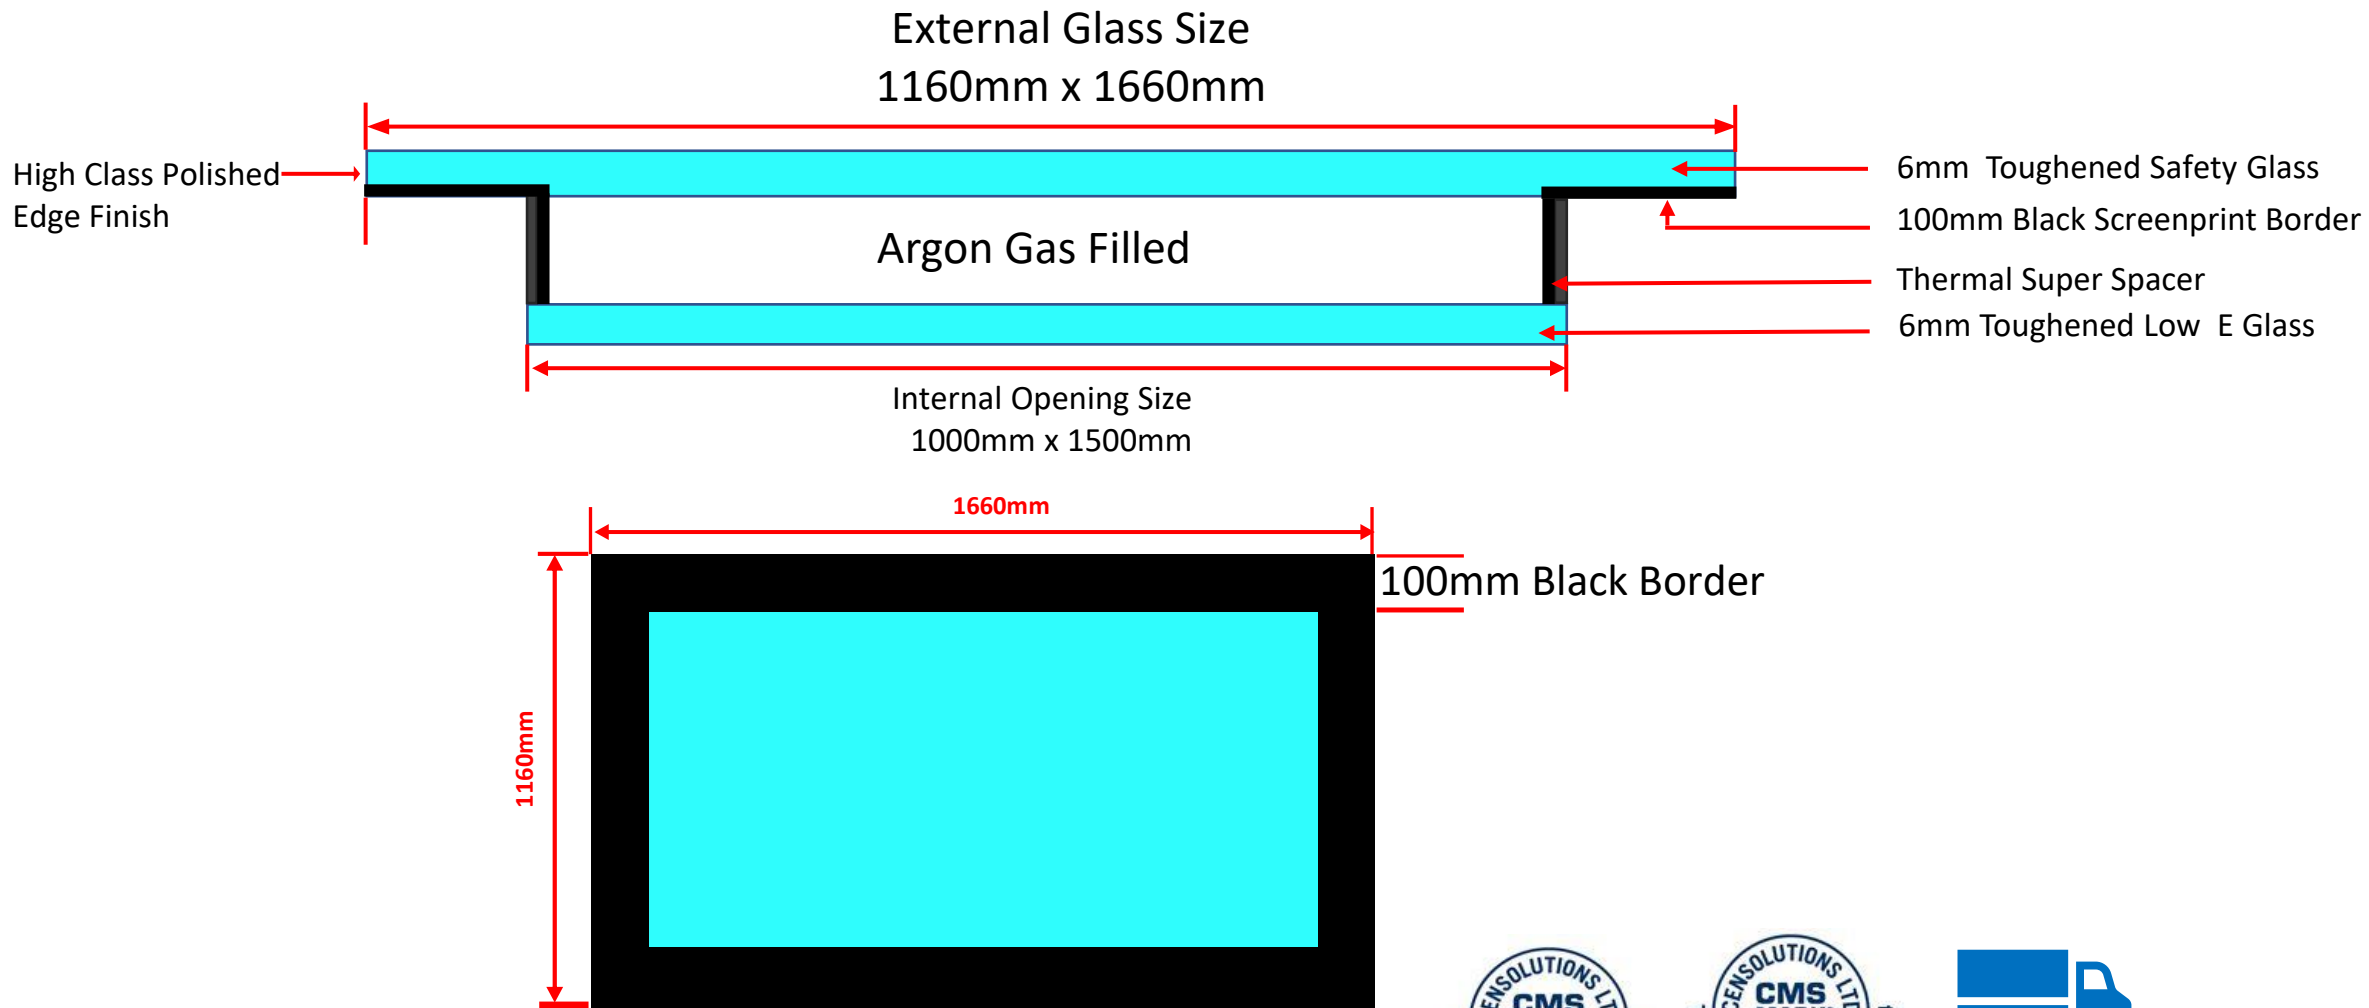

Flat Fixed Rooflight 1000mm x 1500mm

U-Value 1.2 w/m2k

Free Delivery

*Not to scale

Please note it is the responsibility of the customer to ensure that all products purchased and used are compliant with Building Regulations.

Flat Fixed Rooflight 1000mm x 1500mm

U-Value 1.2 w/m2k

Minimum pitch 5°

External Glass Size

1160mm x 1660mm

Please note it is the responsibility of the customer to ensure that all products purchased and used are compliant with Building Regulations.

Free Delivery