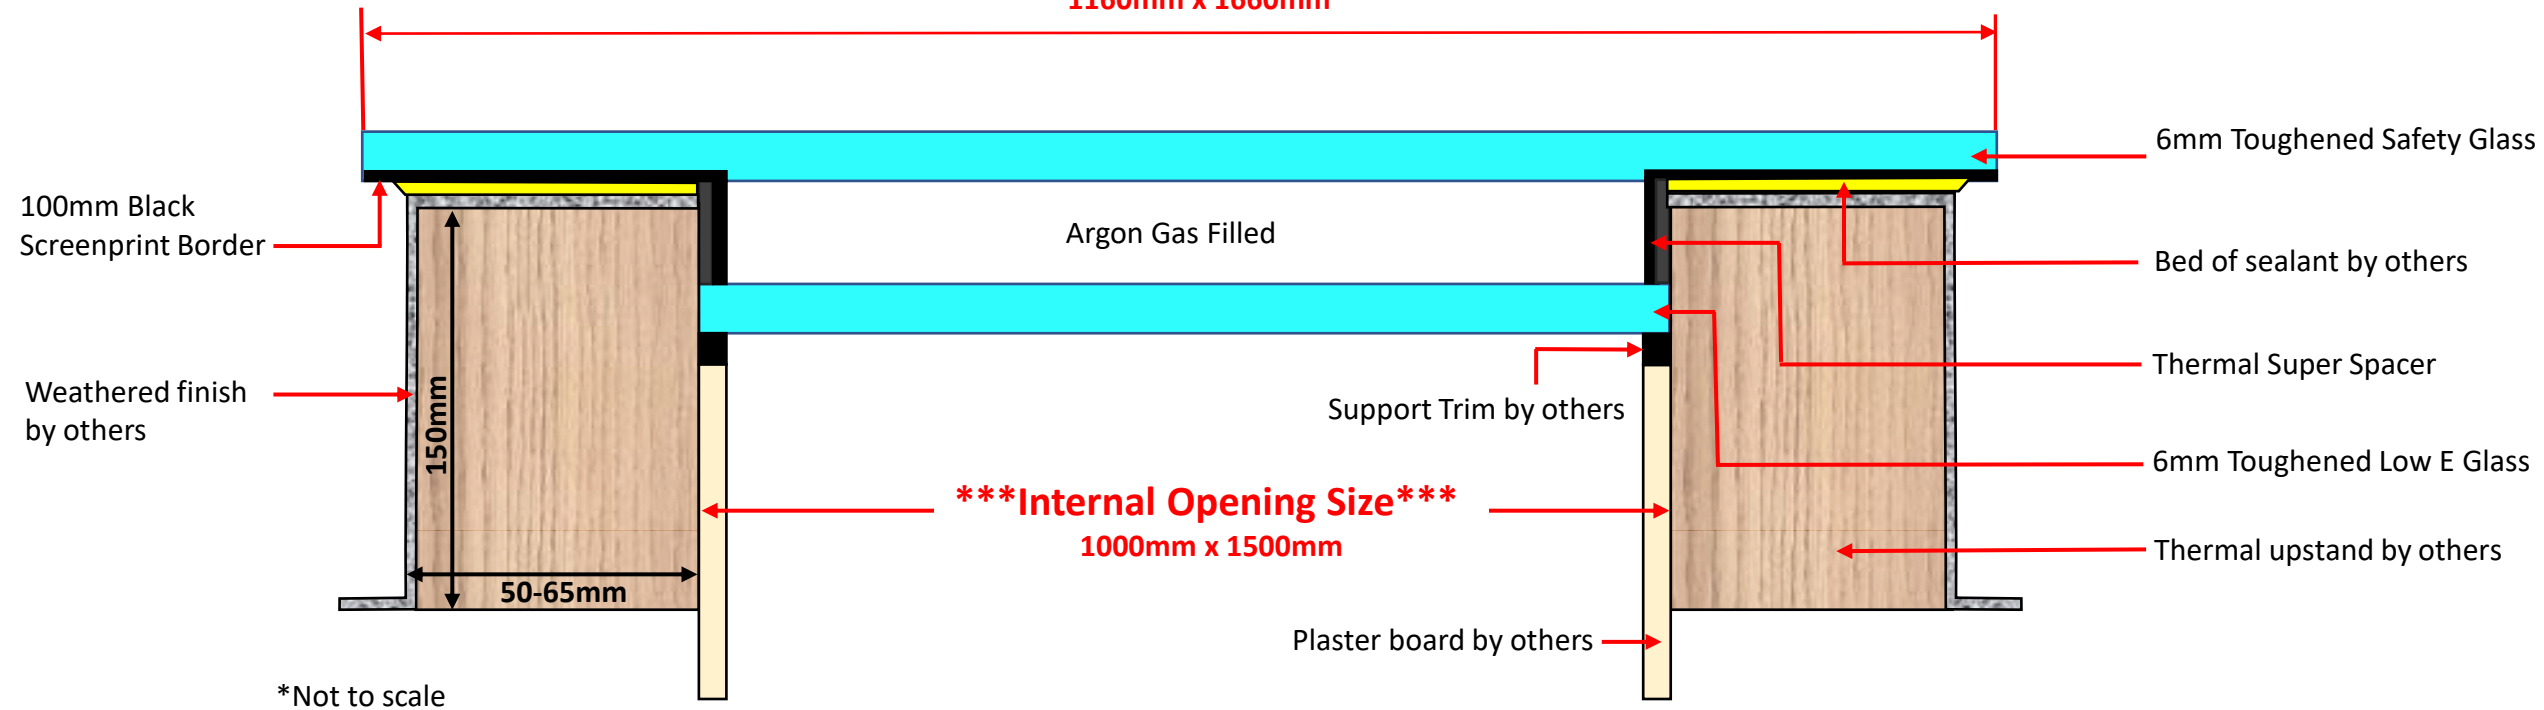

Flat Fixed Rooflight 1000mm x 1500mm

U-Value 1.2 w/m2k

Minimum pitch 5°

External Glass Size

1160mm x 1660mm

Please note it is the responsibility of the customer to ensure that all products purchased and used are compliant with Building Regulations.