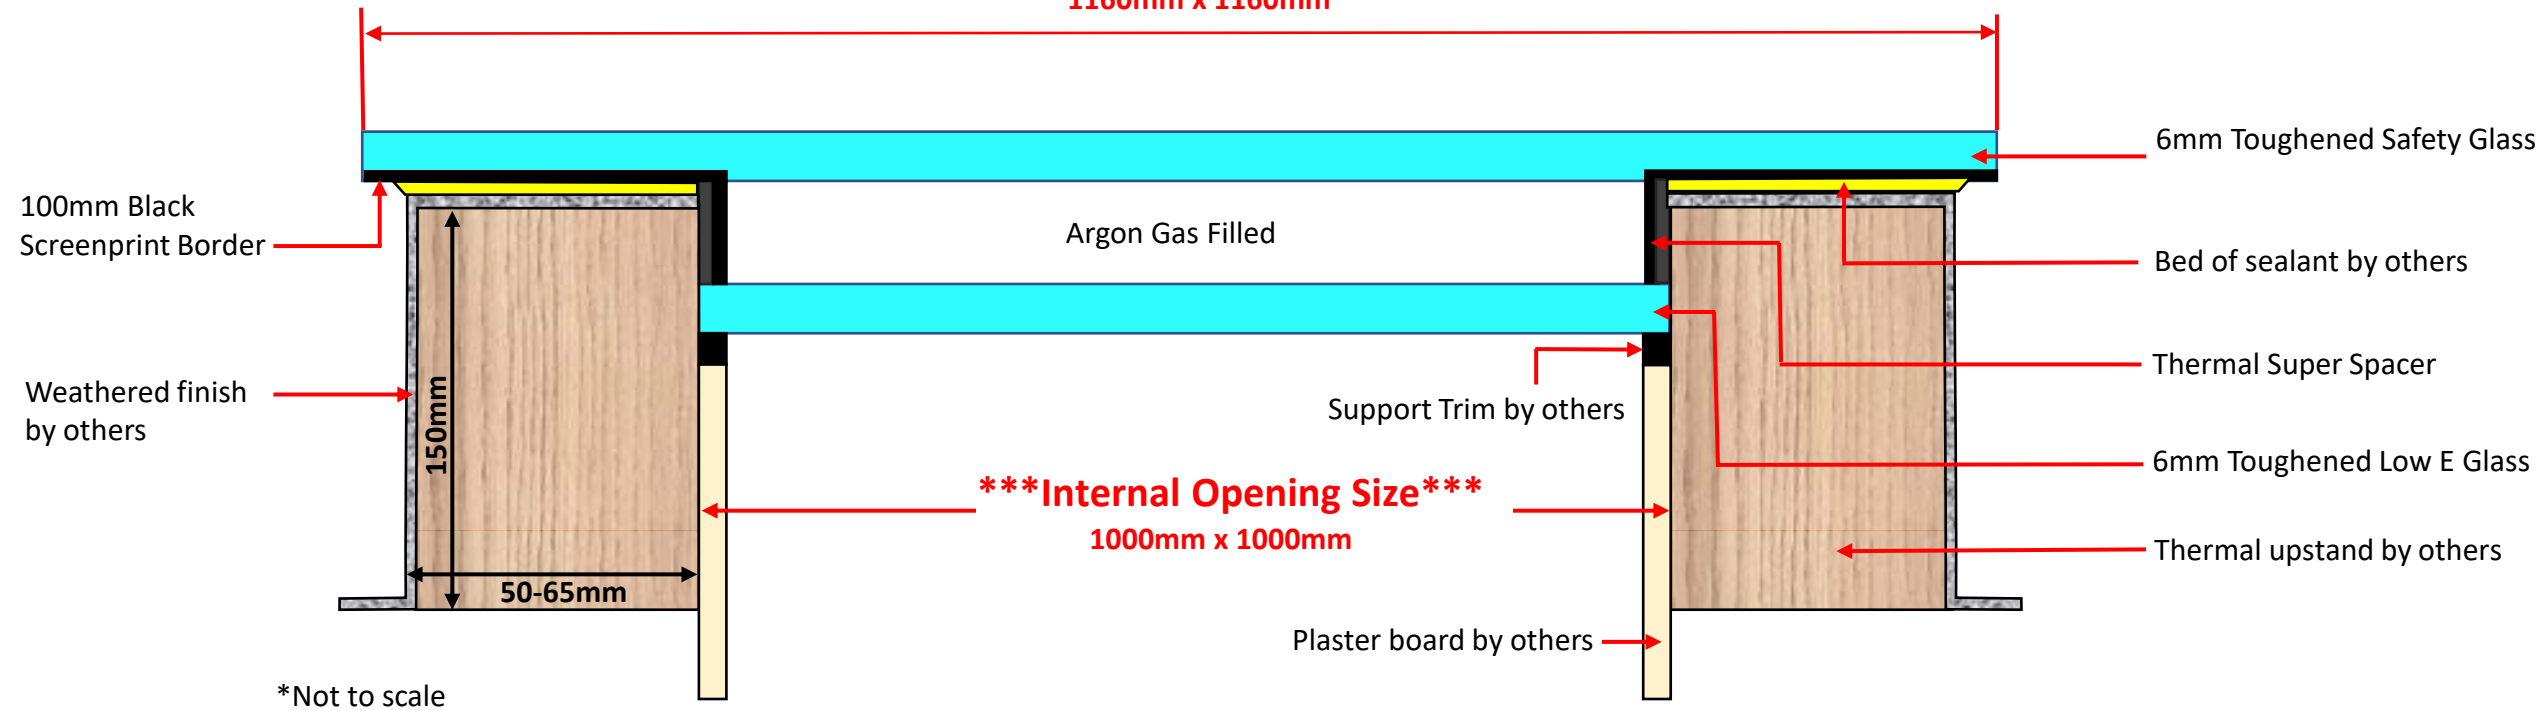

Flat Fixed Rooflight 1000mm x 1000mm

U-Value 1.2 w/m²k

*Not to scale

Free Delivery

Please note it is the responsibility of the customer to ensure that all products purchased and used are compliant with Building Regulations.

Flat Fixed Rooflight 1000mm x 1000mm

U-Value 1.2 w/m2k

Minimum pitch 5°

External Glass Size
1160mm x 1160mm

Please note it is the responsibility of the customer to ensure that all products purchased and used are compliant with Building Regulations.