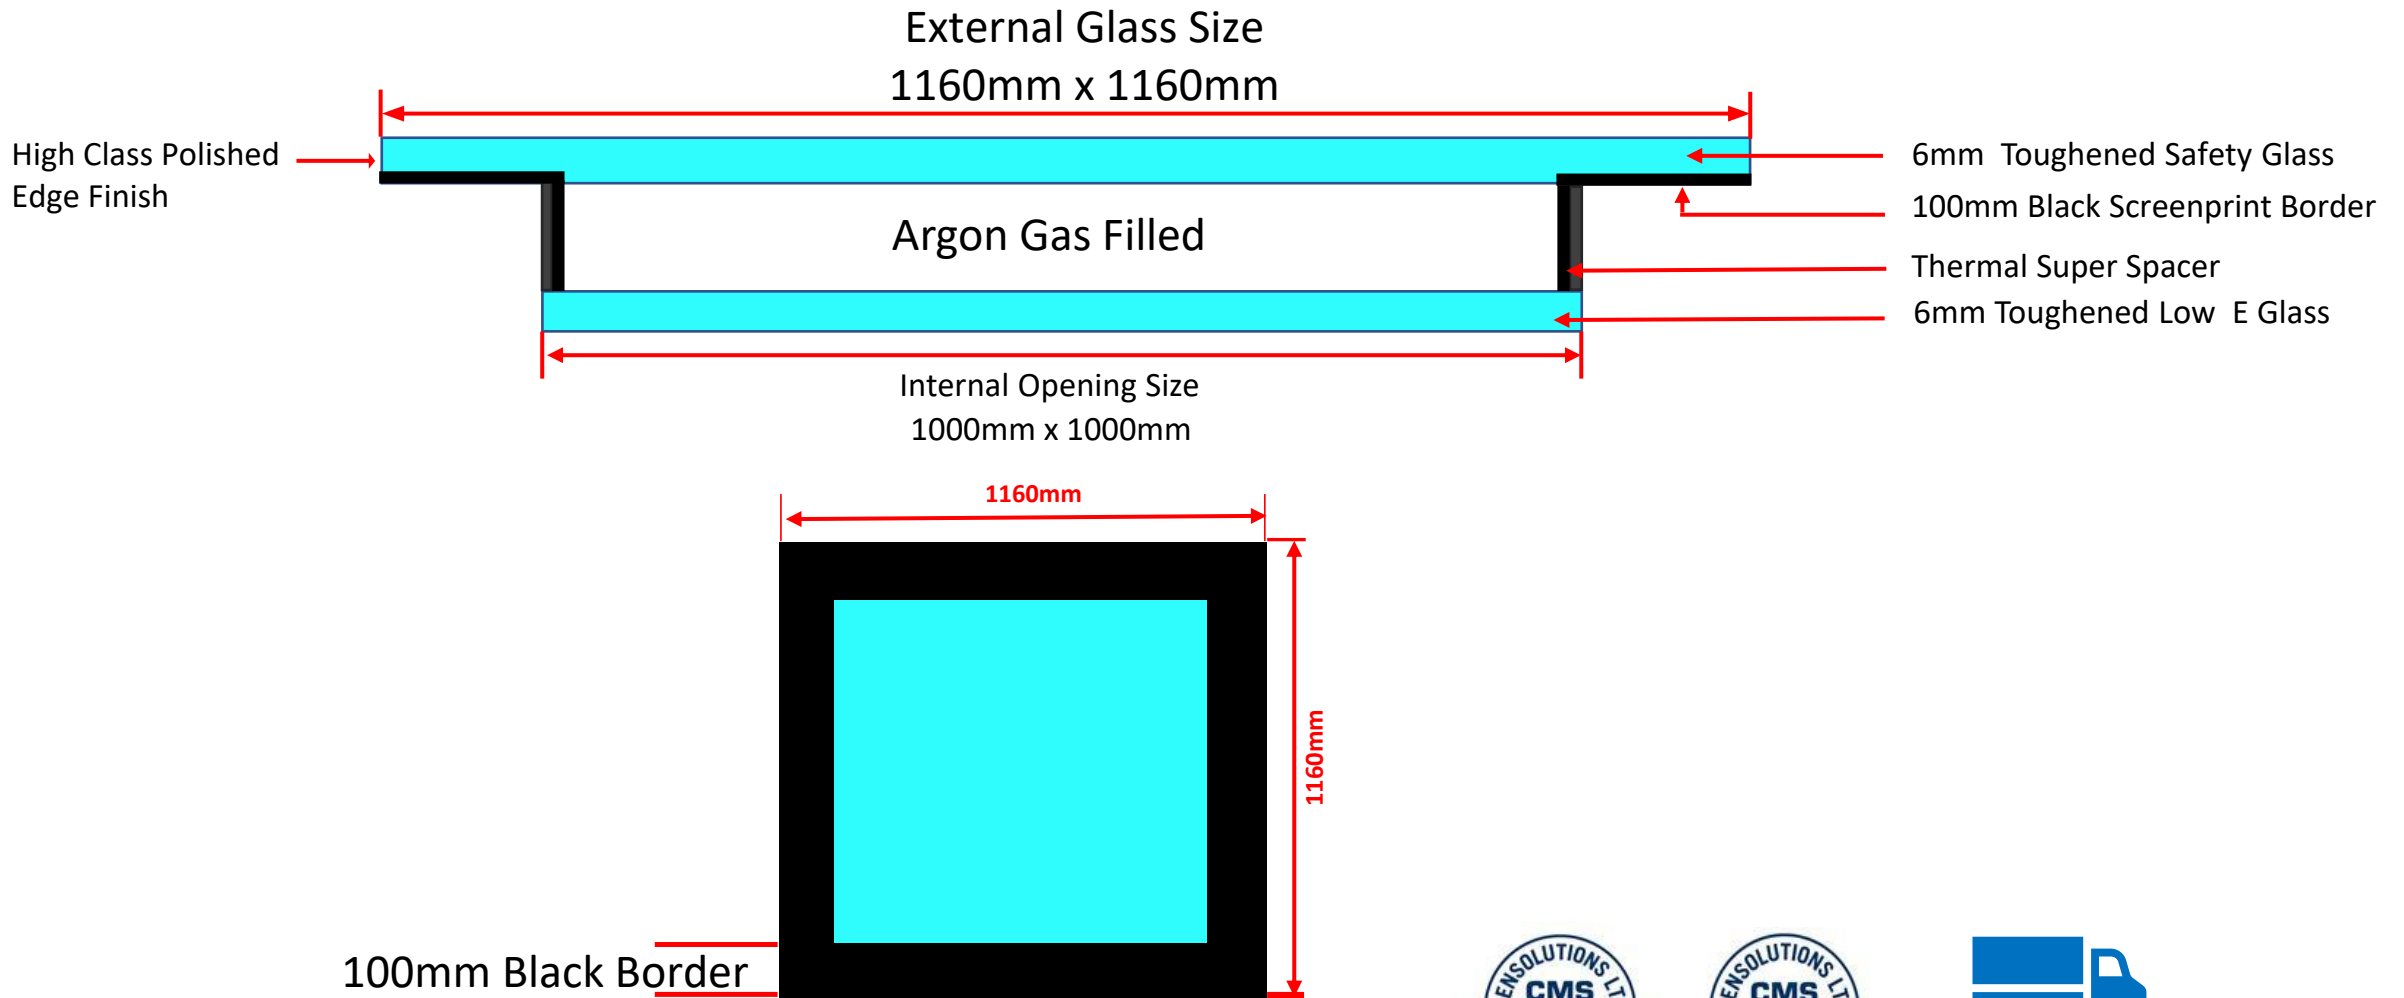

Flat Fixed Rooflight 1000mm x 1000mm

U-Value 1.2 w/m²k

*Not to scale

Free Delivery

Please note it is the responsibility of the customer to ensure that all products purchased and used are compliant with Building Regulations.

Flat Fixed Rooflight 1000mm x 1000mm

U-Value 1.2 w/m2k

Minimum pitch 5°

External Glass Size
1160mm x 1160mm

Please note it is the responsibility of the customer to ensure that all products purchased and used are compliant with Building Regulations.