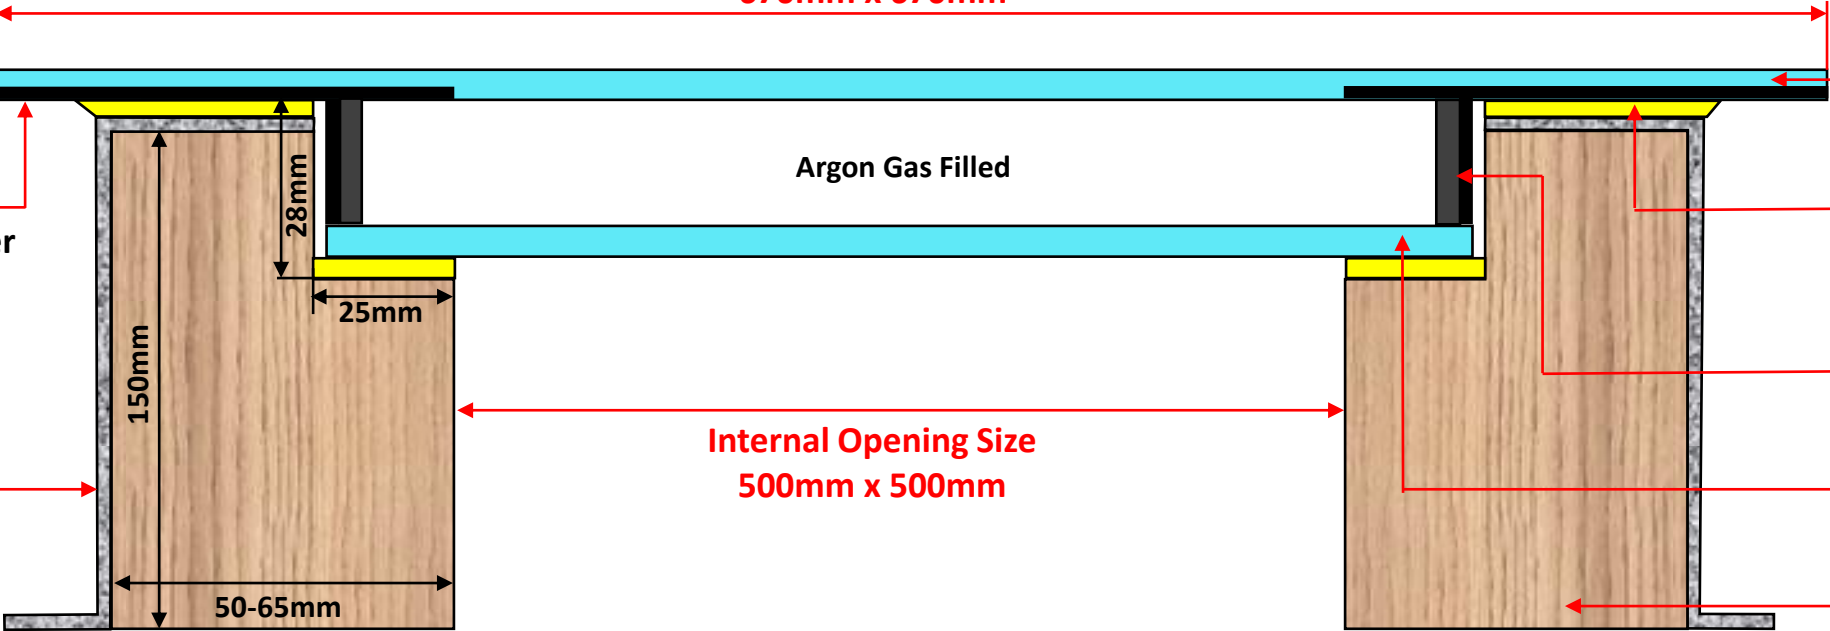

Flat Fixed Rooflight 500mm x 500mm

U-Value 1.2 w/m²k

All Glass Rooflight

High Class Polished Edge Finish

External Glass Size
670mm x 670mm

85mm Black Screenprint Border

Argon Gas Filled

6mm Toughened Safety Glass

Weathered Finish by others

Internal Opening Size
500mm x 500mm

Bed of sealant by others

Thermal Super Spacer

6mm Toughened Low E Glass

Thermal Upstand by others

*Not to scale

Please note it is the responsibility of the customer to ensure that all products purchased and used are compliant with Building Regulations.

Free Delivery

Flat Fixed Rooflight 500mm x 500mm

U-Value 1.2 w/m2k

All Glass Rooflight

High Class Polished Edge Finish

External Glass Size
670mm x 670mm

85mm Black Screenprint Border

6mm Toughened Safety Glass

Argon Gas Filled

Thermal Super Spacer

670mm

6mm Toughened Low E Glass

670mm

85mm Black Border

*Not to scale

Please note it is the responsibility of the customer to ensure that all products purchased and used are compliant with Building Regulations.