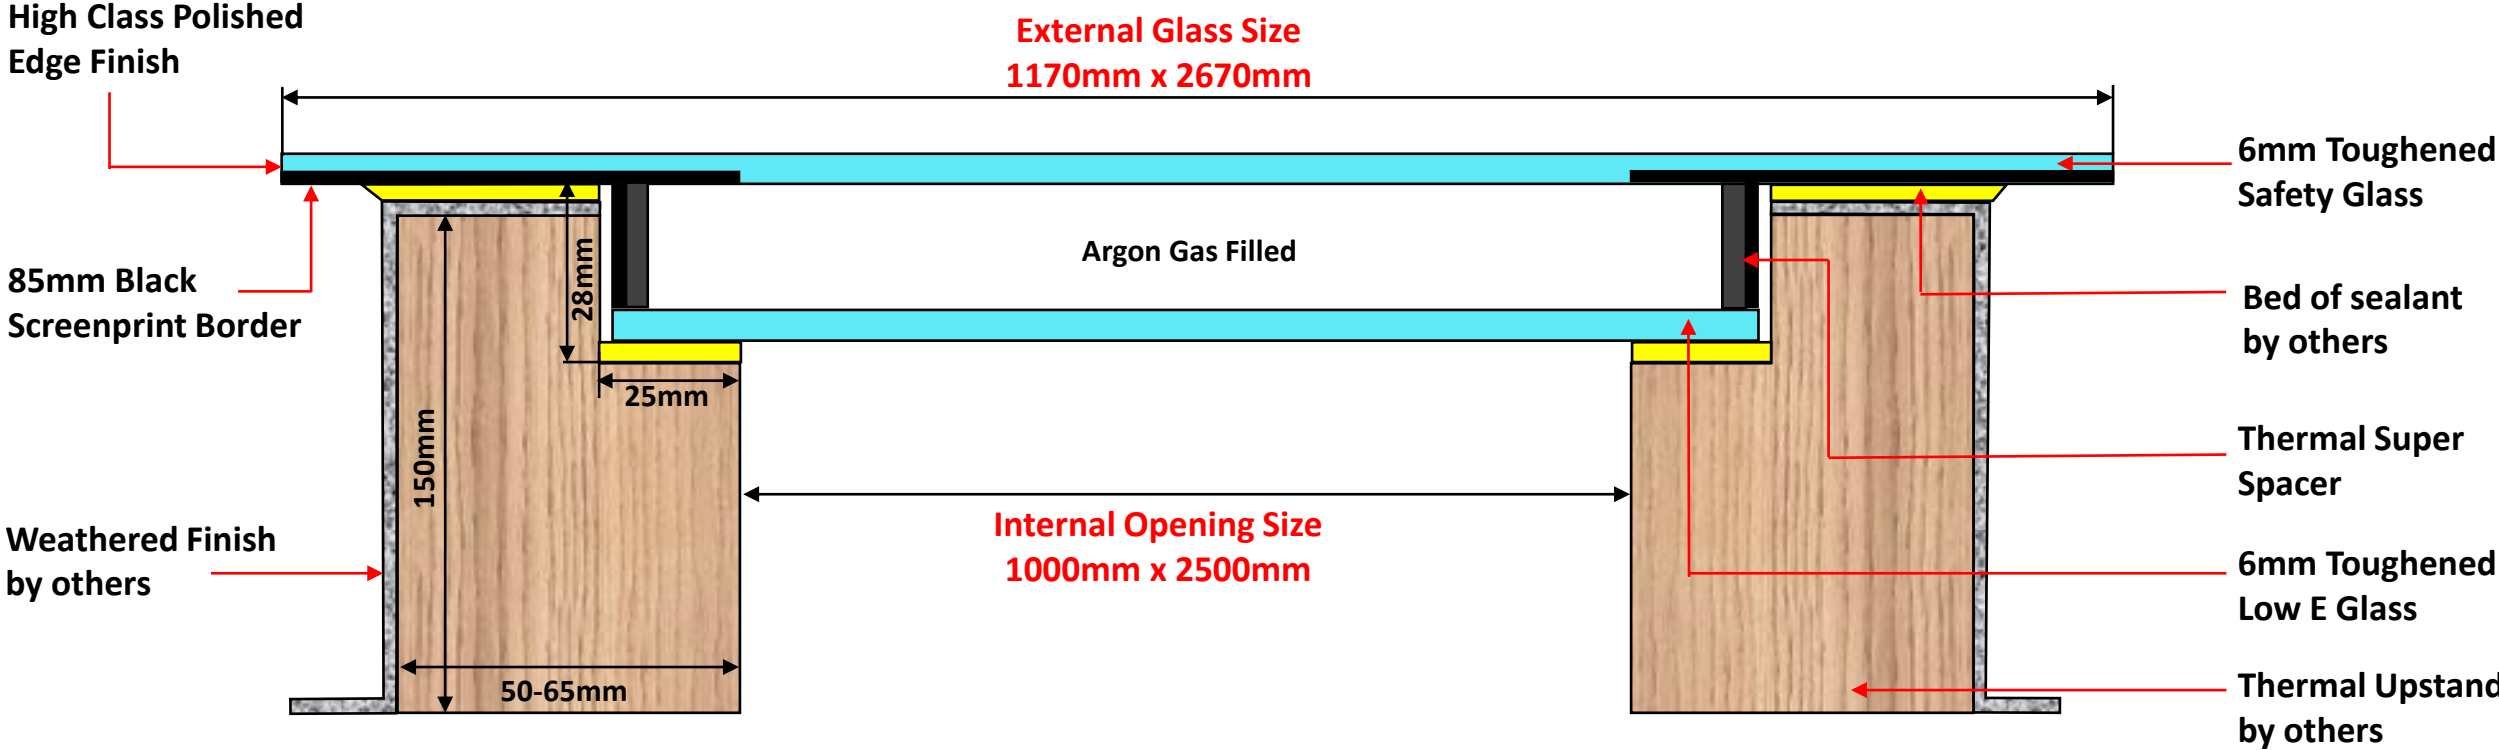

**Flat Fixed Rooflight 1000mm x 2500mm**

**U-Value 1.2 w/m2k**

\*Not to scale

Please note it is the responsibility of the customer to ensure that all products purchased and used are compliant with Building Regulations.

Free Delivery

**Flat Fixed Rooflight 1000mm x 2500mm**

**U-Value 1.2 w/m2k**

High Class Polished Edge Finish

External Glass Size  
1170mm x 2670mm

85mm Black Screenprint Border

6mm Toughened Safety Glass

Argon Gas Filled

Thermal Super Spacer

2670mm

6mm Toughened Low E Glass

1170mm

\*Not to scale

85mm Black Border

Please note it is the responsibility of the customer to ensure that all products purchased and used are compliant with Building Regulations.