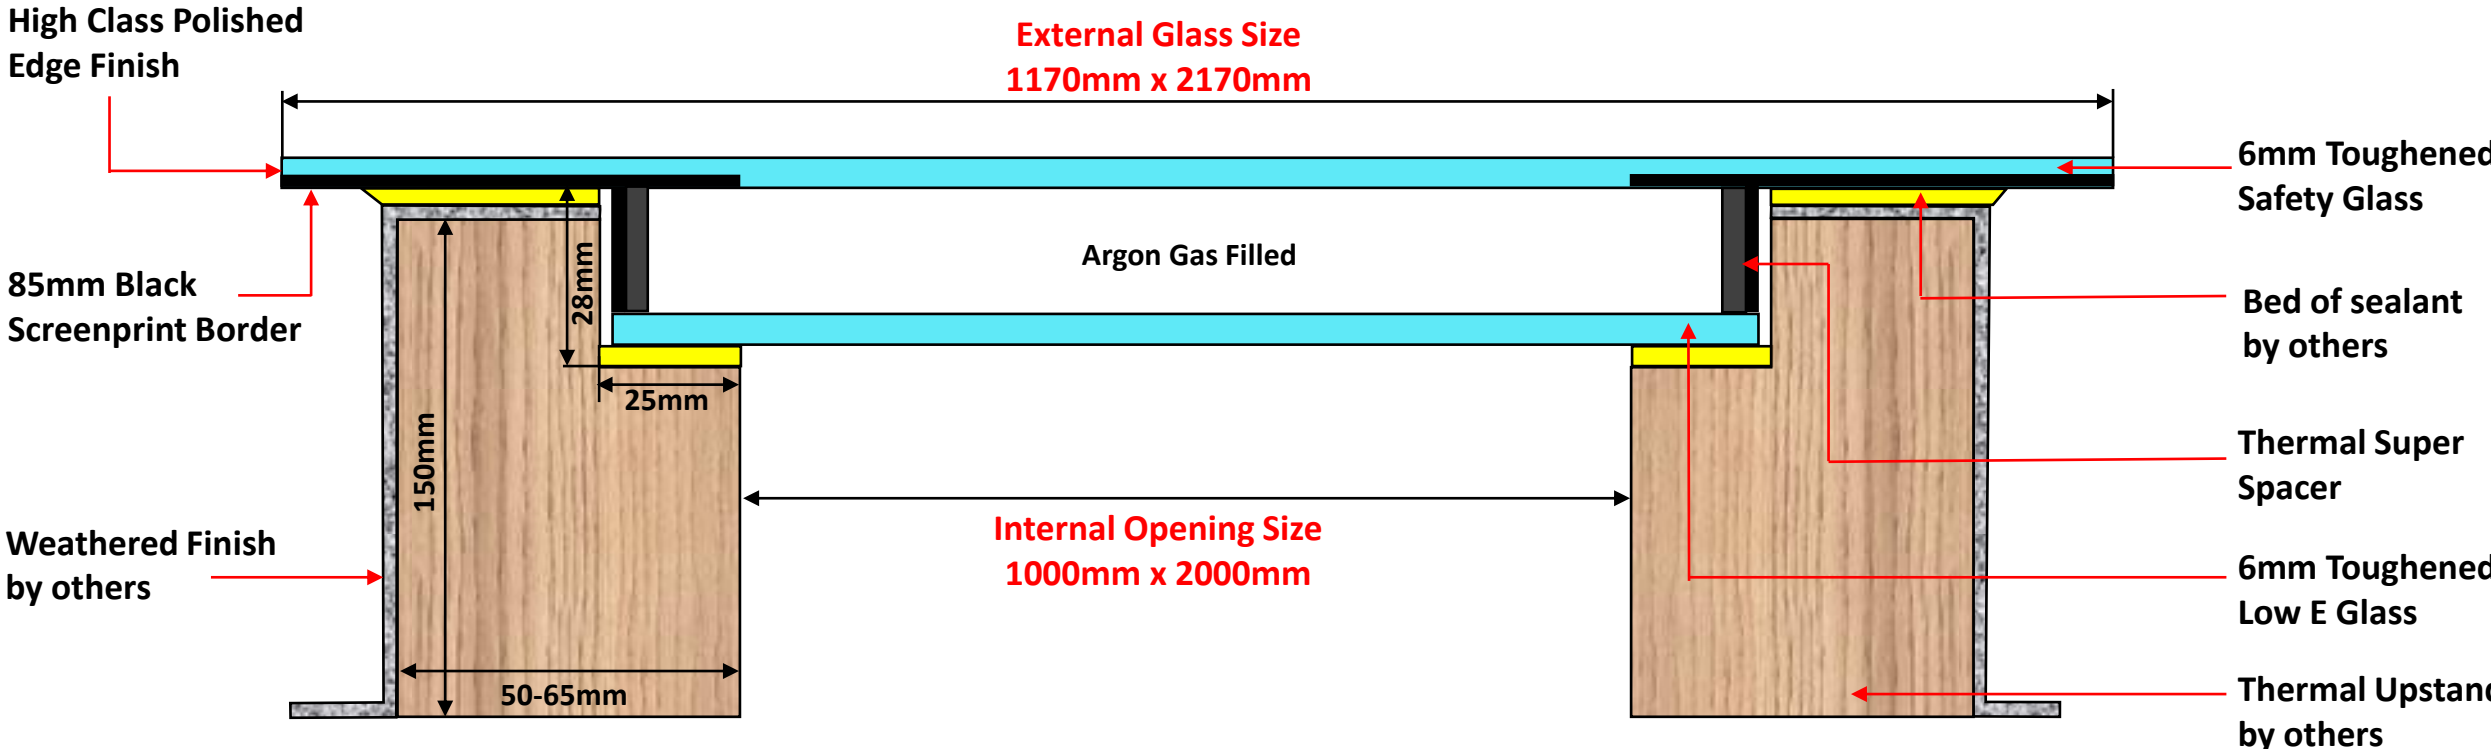

# Flat Fixed Rooflight 1000mm x 2000mm

U-Value 1.2 w/m2k

\*Not to scale

Please note it is the responsibility of the customer to ensure that all products purchased and used are compliant with Building Regulations.

**Flat Fixed Rooflight 1000mm x 2000mm**

**U-Value 1.2 w/m2k**

High Class Polished  
Edge Finish

External Glass Size  
1170mm x 2170mm

85mm Black  
Screenprint Border

6mm Toughened  
Safety Glass

Argon Gas Filled

Thermal Super  
Spacer

2170mm

6mm Toughened  
Low E Glass

1170mm

85mm Black Border

\*Not to scale

Please note it is the responsibility of the customer to ensure that all products purchased and used are compliant with Building Regulations.