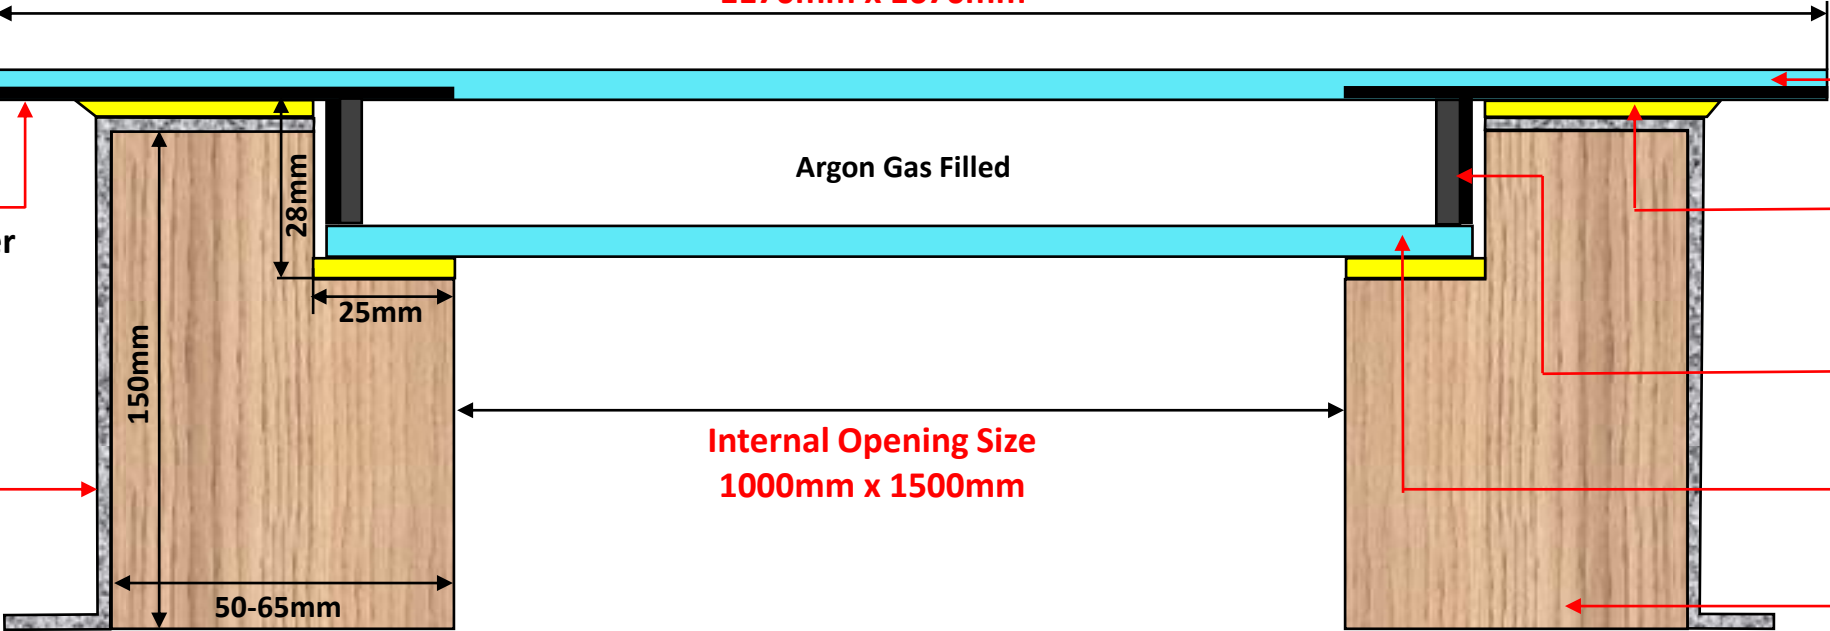

**Flat Fixed Rooflight 1000mm x 1500mm**

**U-Value 1.2 w/m2k**

All Glass Rooflight

High Class Polished Edge Finish

External Glass Size  
1170mm x 1670mm

85mm Black Screenprint Border

Argon Gas Filled

6mm Toughened Safety Glass

Weathered Finish by others

Internal Opening Size  
1000mm x 1500mm

Bed of sealant by others

Thermal Super Spacer

6mm Toughened Low E Glass

Thermal Upstand by others

\*Not to scale

Please note it is the responsibility of the customer to ensure that all products purchased and used are compliant with Building Regulations.

Free Delivery

**Flat Fixed Rooflight 1000mm x 1500mm**

**U-Value 1.2 w/m2k**

High Class Polished Edge Finish

External Glass Size  
1170mm x 1670mm

85mm Black Screenprint Border

6mm Toughened Safety Glass

Argon Gas Filled

Thermal Super Spacer

1670mm

6mm Toughened Low E Glass

1170mm

85mm Black Border

\*Not to scale

Please note it is the responsibility of the customer to ensure that all products purchased and used are compliant with Building Regulations.