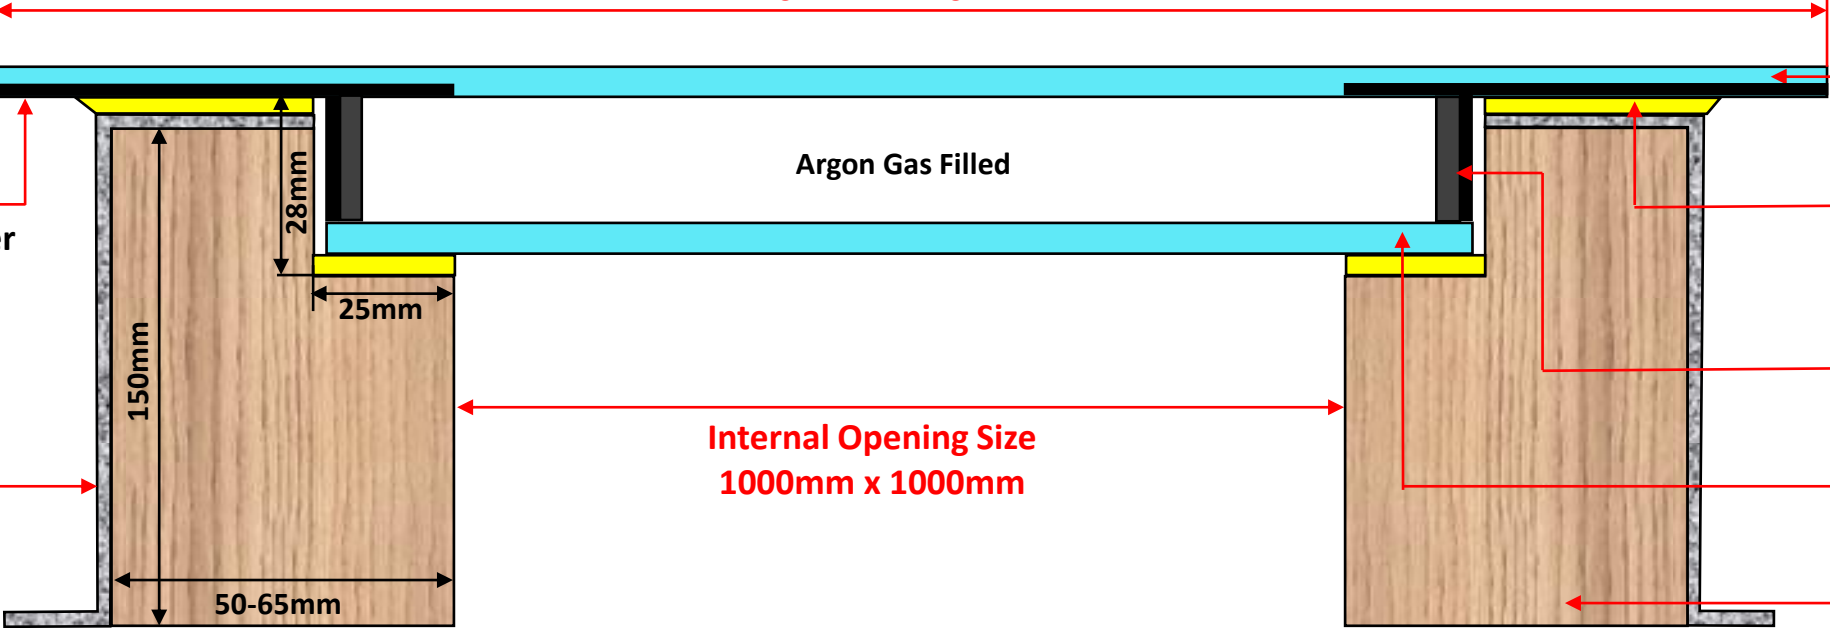

Flat Fixed Rooflight 1000mm x 1000mm

U-Value 1.2 w/m²k

All Glass Rooflight

High Class Polished Edge Finish

External Glass Size
1170mm x 1170mm

85mm Black Screenprint Border

Argon Gas Filled

6mm Toughened Safety Glass

Weathered Finish by others

Internal Opening Size
1000mm x 1000mm

Bed of sealant by others

Thermal Super Spacer

6mm Toughened Low E Glass

Thermal Upstand by others

*Not to scale

Please note it is the responsibility of the customer to ensure that all products purchased and used are compliant with Building Regulations.

Free Delivery

Flat Fixed Rooflight 1000mm x 1000mm

U-Value 1.2 w/m2k

High Class Polished
Edge Finish

External Glass Size
1170mm x 1170mm

85mm Black
Screenprint Border

6mm Toughened
Safety Glass

Argon Gas Filled

Thermal Super
Spacer

1170mm

6mm Toughened
Low E Glass

1170mm

85mm Black Border

*Not to scale

Please note it is the responsibility of the customer to ensure that all products purchased and used are compliant with Building Regulations.